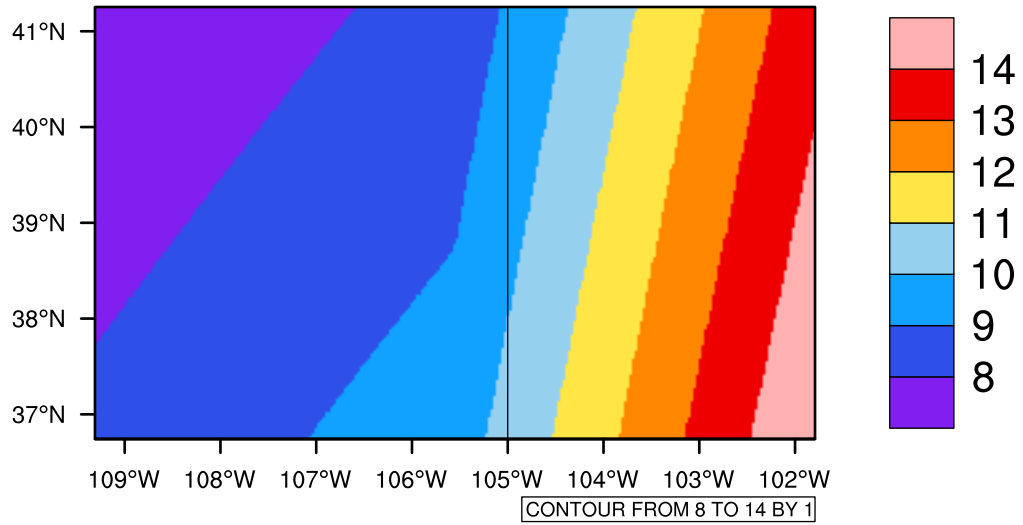

Yearly tasmax(c) In 2020-2029 GFDL-ESM2M RCP85 - Colorado

[You can request maps from any dataset from the AgriMetSoft Team.](#)