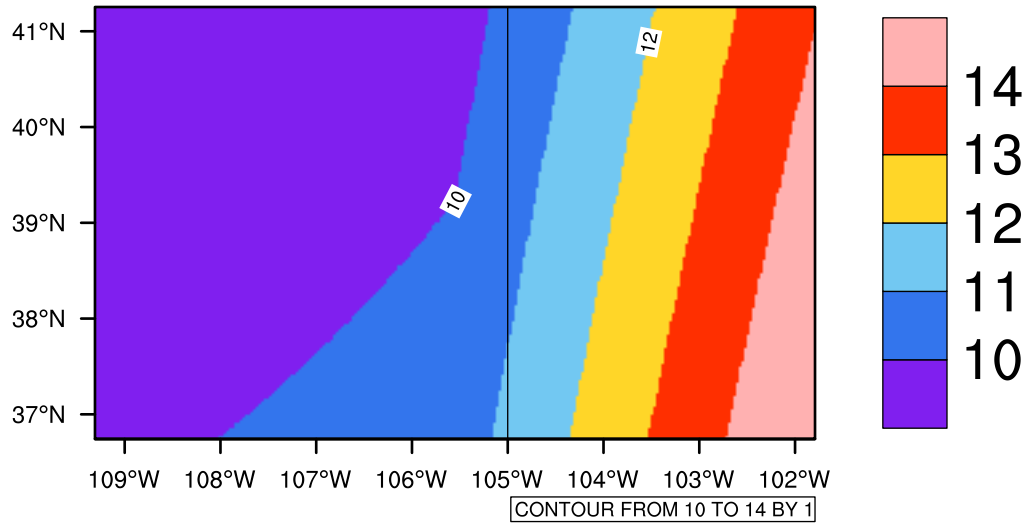

Yearly tasmax(c) In 2040-2049 GFDL-ESM2M RCP85 - Colorado

[You can request maps from any dataset from the AgriMetSoft Team.](#)