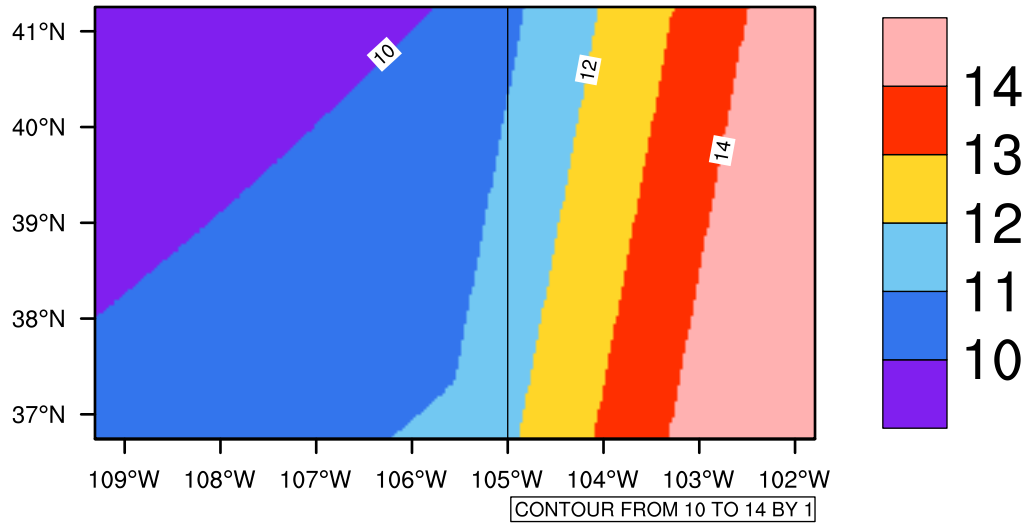

Yearly tasmax(c) In 2050-2059 GFDL-ESM2M RCP85 - Colorado

[You can request maps from any dataset from the AgriMetSoft Team.](#)