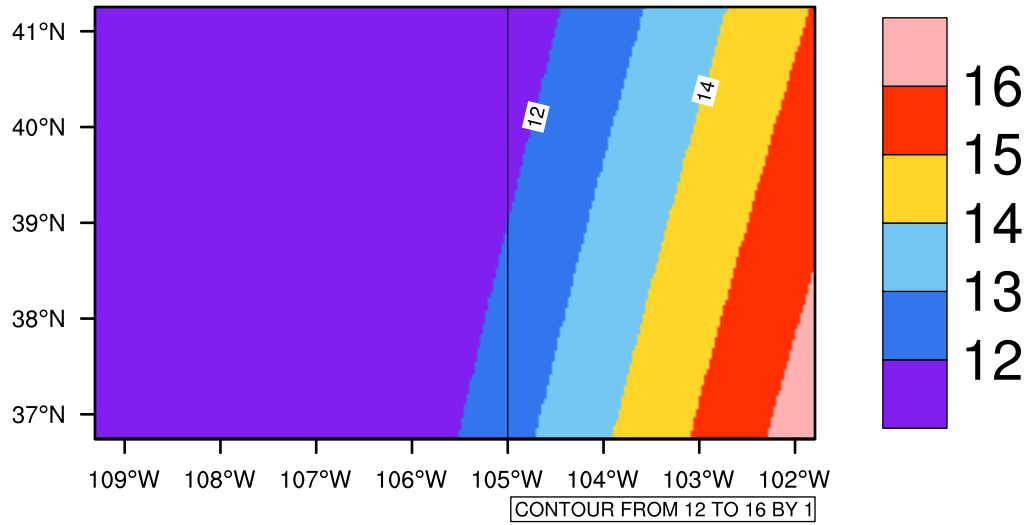

Yearly tasmax(c) In 2060-2069 GFDL-ESM2M RCP85 - Colorado

[You can request maps from any dataset from the AgriMetSoft Team.](#)