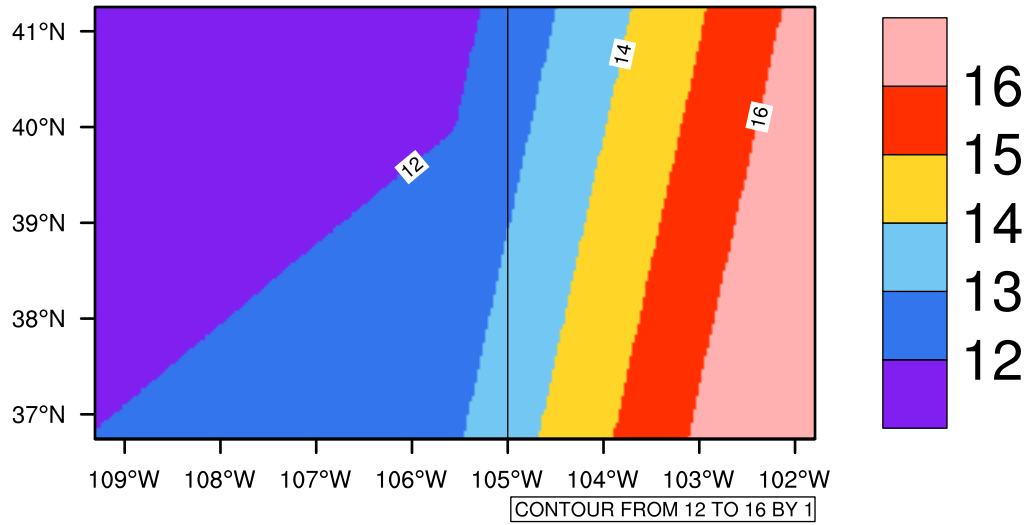

Yearly tasmax(c) In 2070-2079 GFDL-ESM2M RCP85 - Colorado

[You can request maps from any dataset from the AgriMetSoft Team.](#)