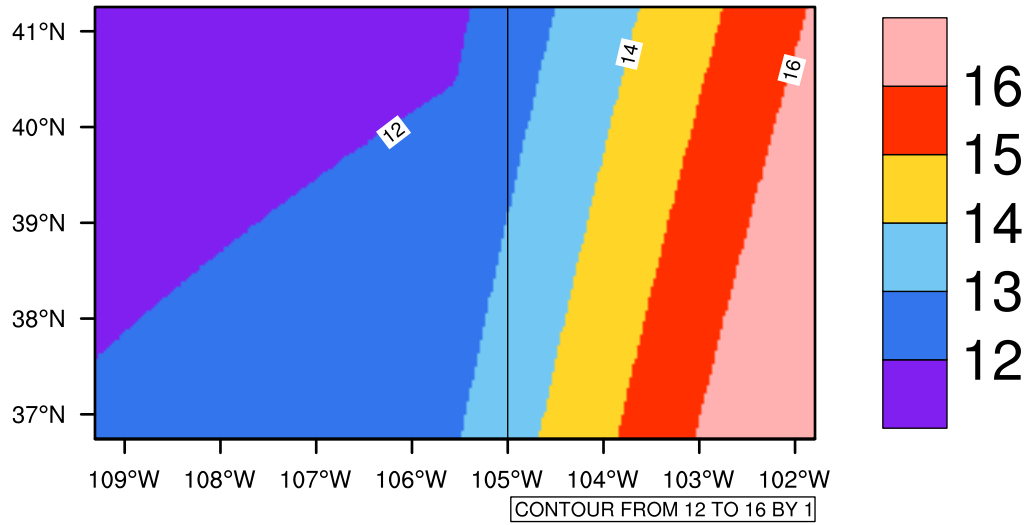

Yearly tasmax(c) In 2080-2089 GFDL-ESM2M RCP85 - Colorado

[You can request maps from any dataset from the AgriMetSoft Team.](#)