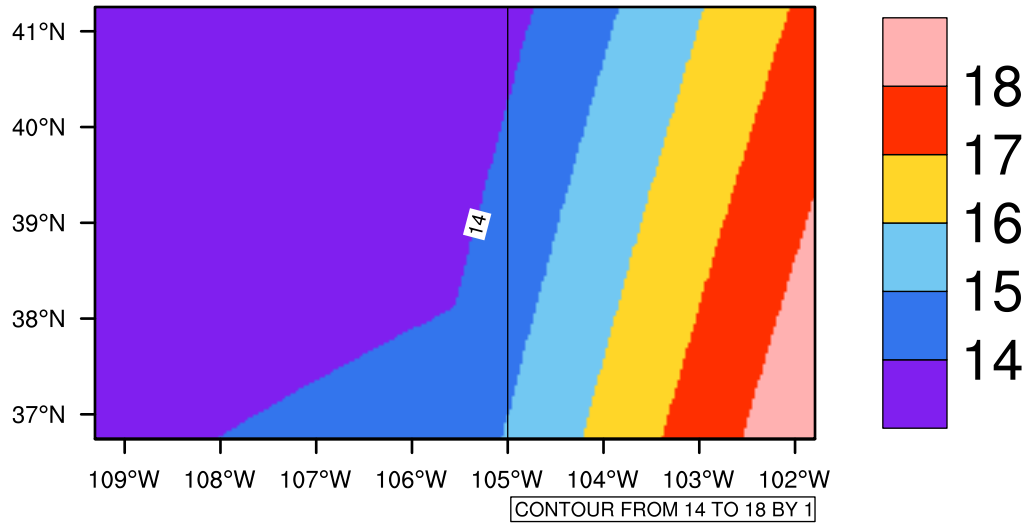

Yearly tasmax(c) In 2090-2099 GFDL-ESM2M RCP85 - Colorado

[You can request maps from any dataset from the AgriMetSoft Team.](#)