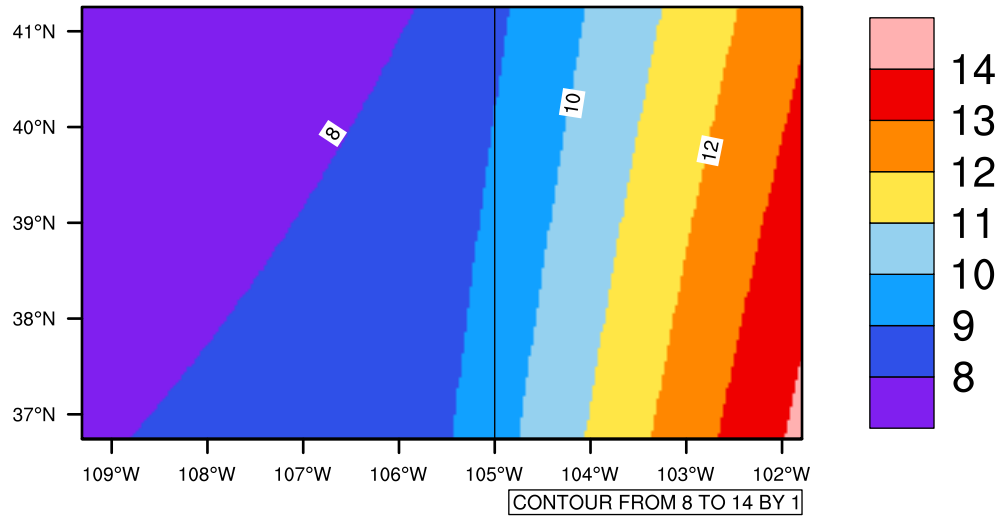

Yearly tasmax(c) In 1975-2005 GFDL-ESM2M historical - Colorado

[You can request maps from any dataset from the AgriMetSoft Team.](#)