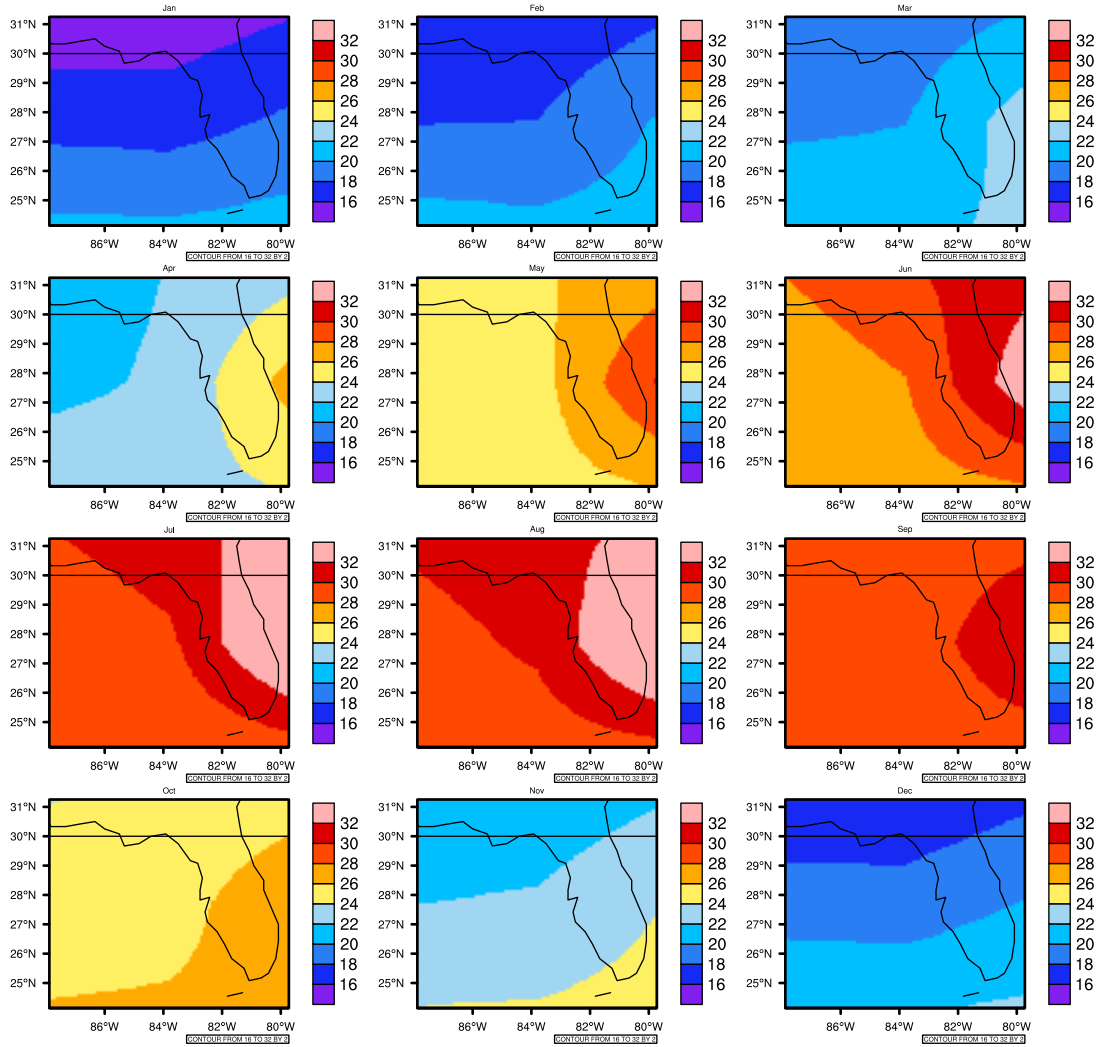

Monthly Daily Average Maximum Temperature (c) In 2020-2029 GFDL-ESM2M RCP45 - Florida

AgriMetSoft (2020). Climate Maps. Available on:
<https://agrimetsoft.com/maps>

|Order a new map on <https://agrimetsoft.com/order>

[You can request maps from any dataset from the AgriMetSoft Team.](#)