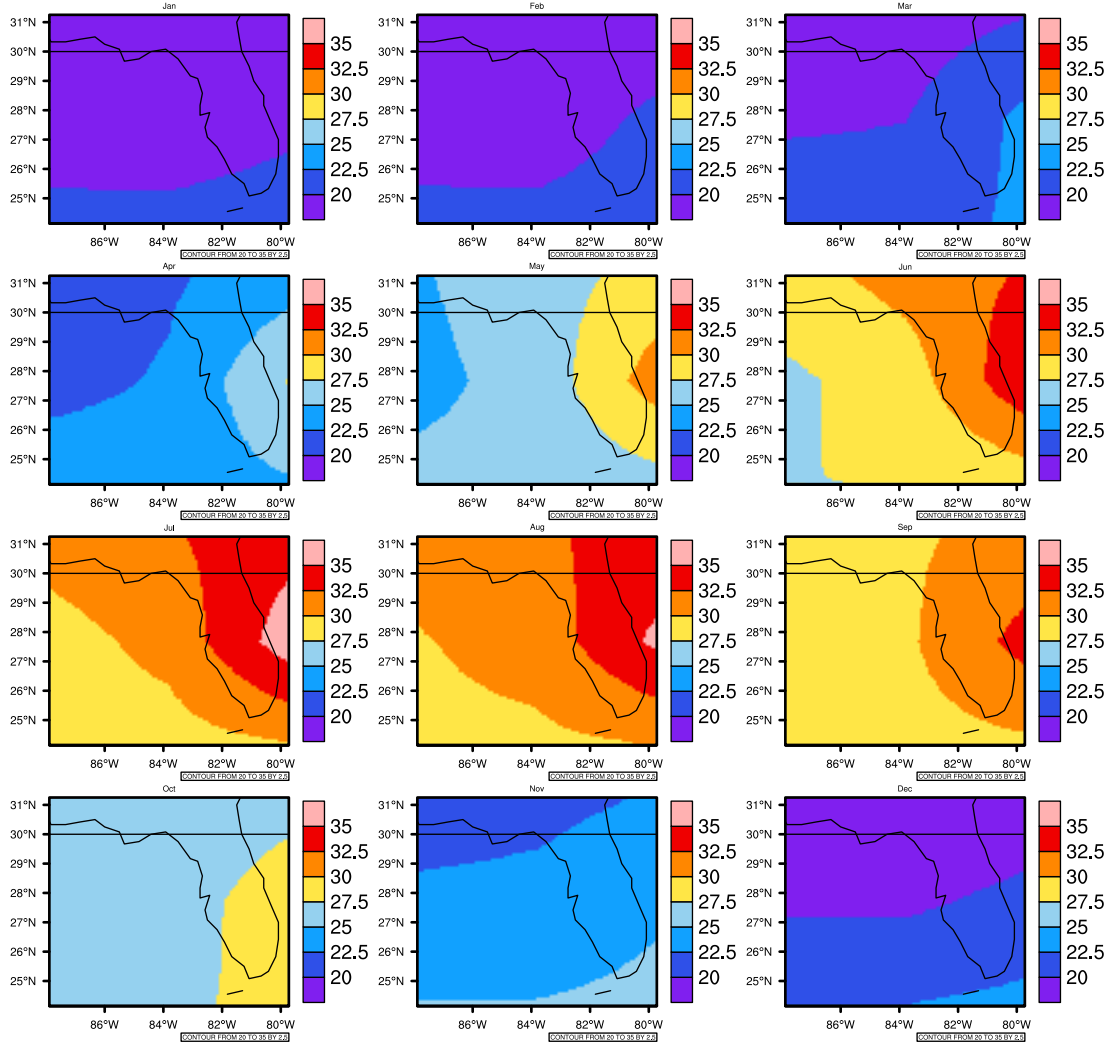

Monthly Daily Average Maximum Temperature (c) In 2070-2079 GFDL-ESM2M RCP45 - Florida

AgriMetSoft (2020). Climate Maps. Available on:
<https://agrimetsoft.com/maps>

|Order a new map on <https://agrimetsoft.com/order>

[You can request maps from any dataset from the AgriMetSoft Team.](#)