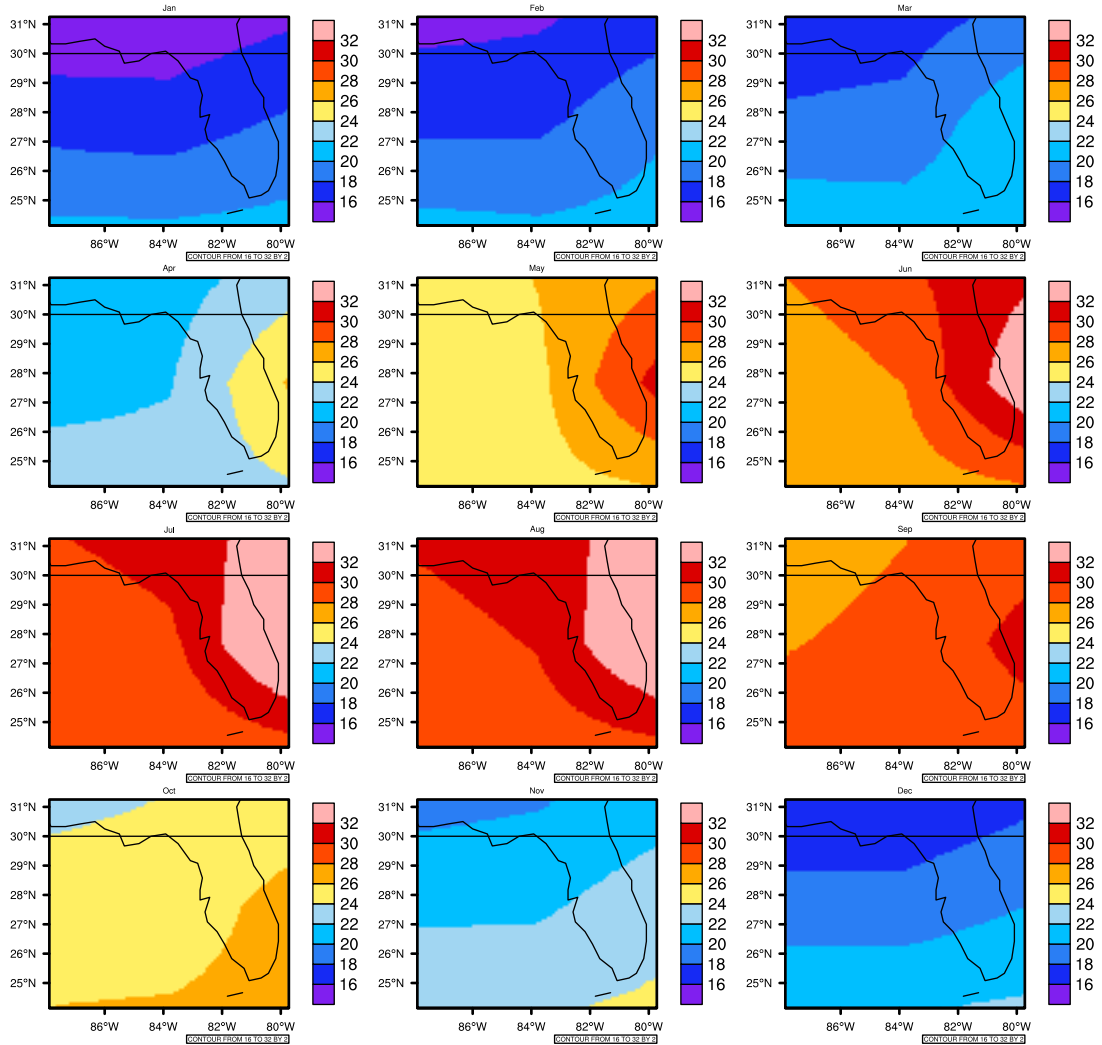

## Monthly Daily Average Maximum Temperature (c) In 2020-2029 GFDL-ESM2M RCP85 - Florida

AgriMetSoft (2020). Climate Maps. Available on:  
<https://agrimetsoft.com/maps>

|Order a new map on <https://agrimetsoft.com/order>