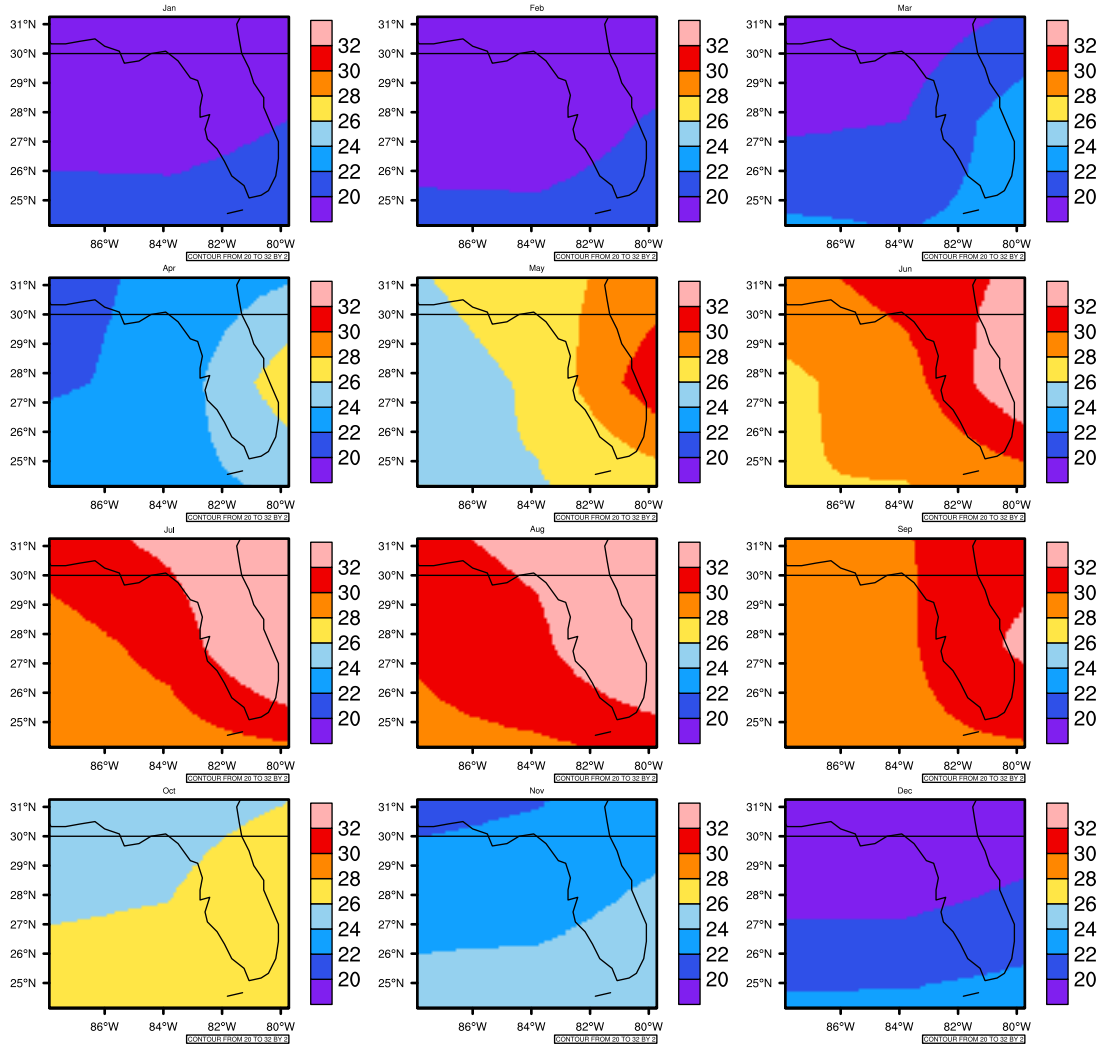

Monthly Daily Average tmax(c) In 2050-2059 GFDL-ESM2M RCP85 - Florida

AgriMetSoft (2020). Climate Maps. Available on:
<https://agrimetsoft.com/maps>

|Order a new map on <https://agrimetsoft.com/order>

[You can request maps from any dataset from the AgriMetSoft Team.](#)