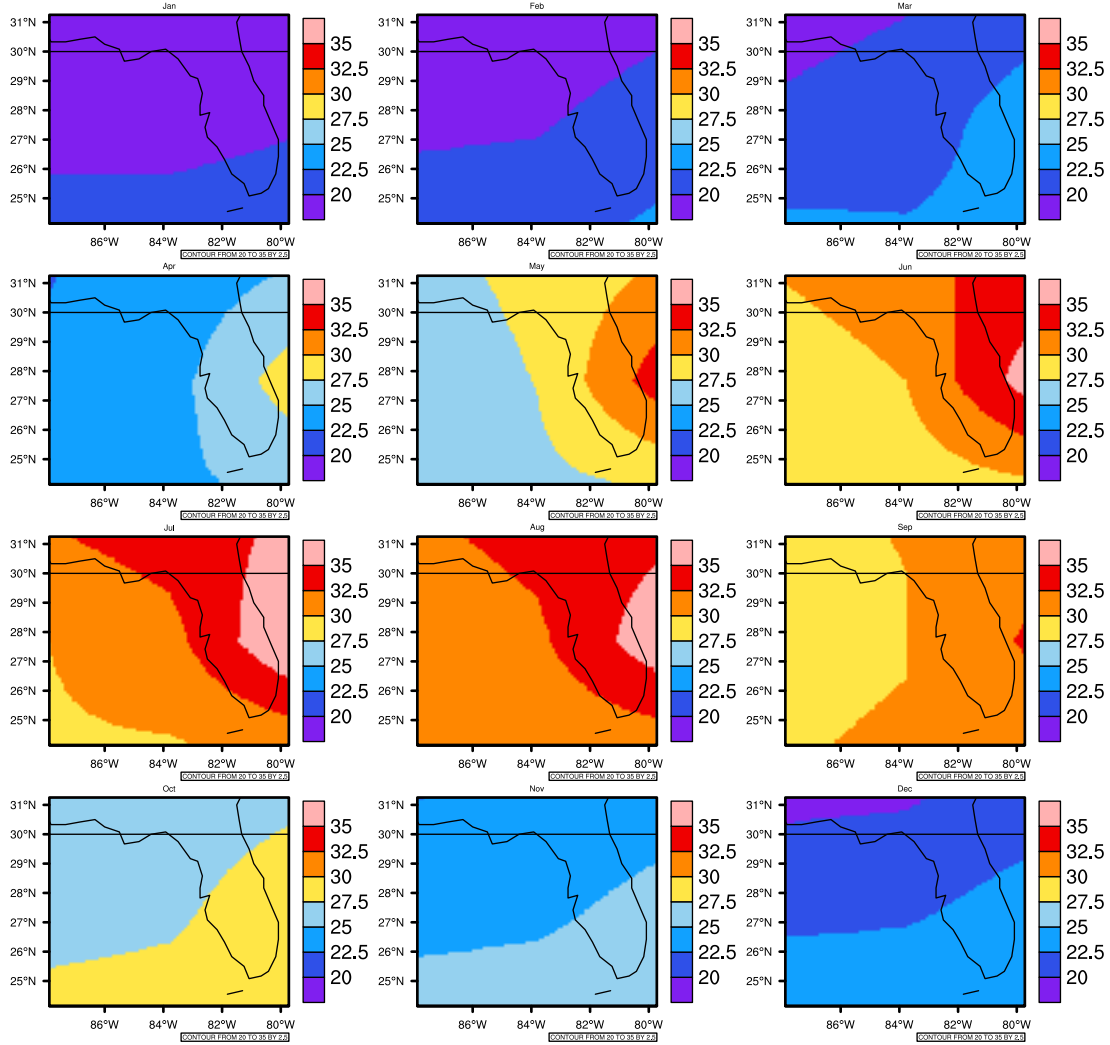

Monthly Daily Average Maximum Temperature (c) In 2070-2079 GFDL-ESM2M RCP85 - Florida

AgriMetSoft (2020). Climate Maps. Available on:
<https://agrimetsoft.com/maps>

|Order a new map on <https://agrimetsoft.com/order>

[You can request maps from any dataset from the AgriMetSoft Team.](#)