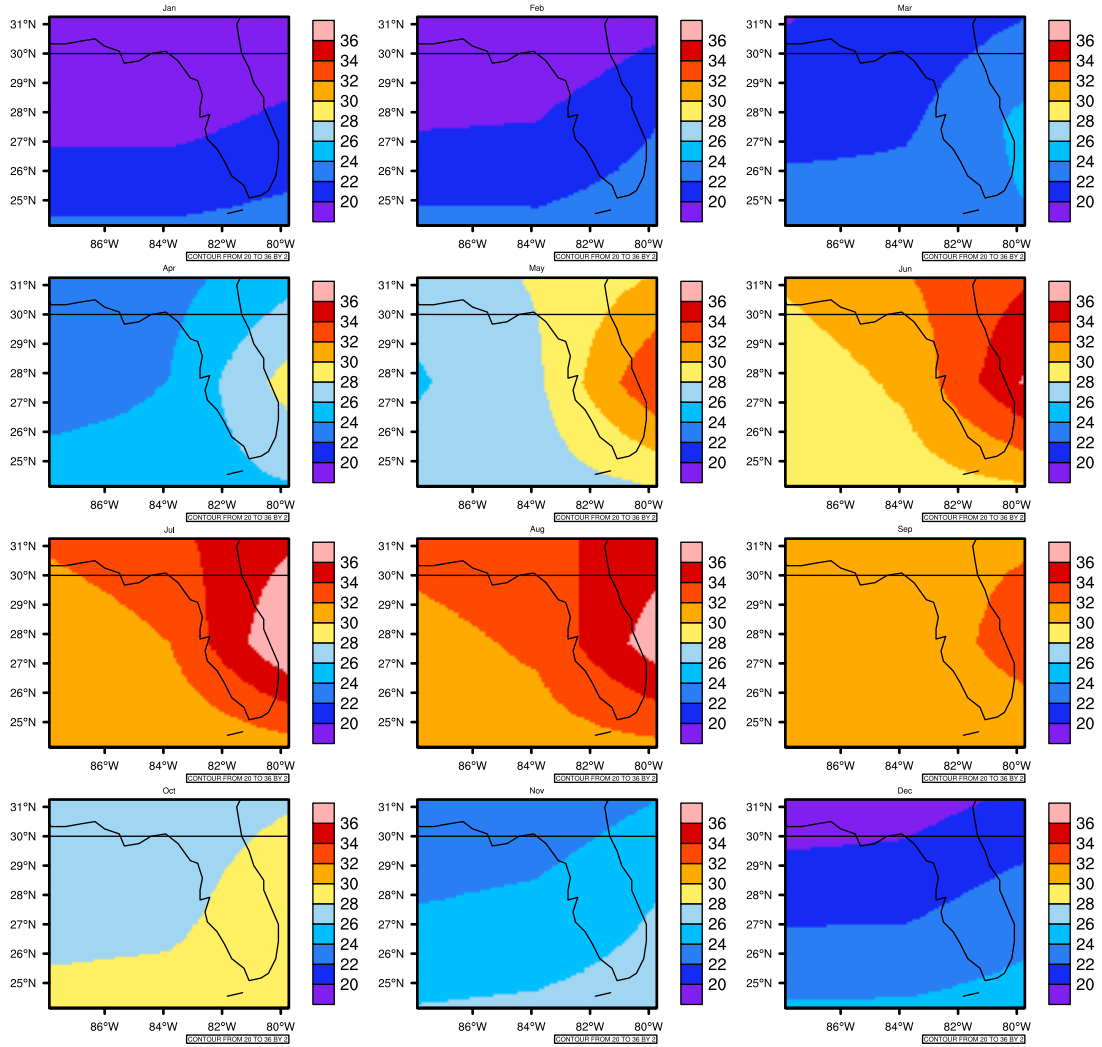

Monthly Daily Average Maximum Temperature (c) In 2080-2089 GFDL-ESM2M RCP85 - Florida

AgriMetSoft (2020). Climate Maps. Available on:
<https://agrimetsoft.com/maps>

|Order a new map on <https://agrimetsoft.com/order>

[You can request maps from any dataset from the AgriMetSoft Team.](#)