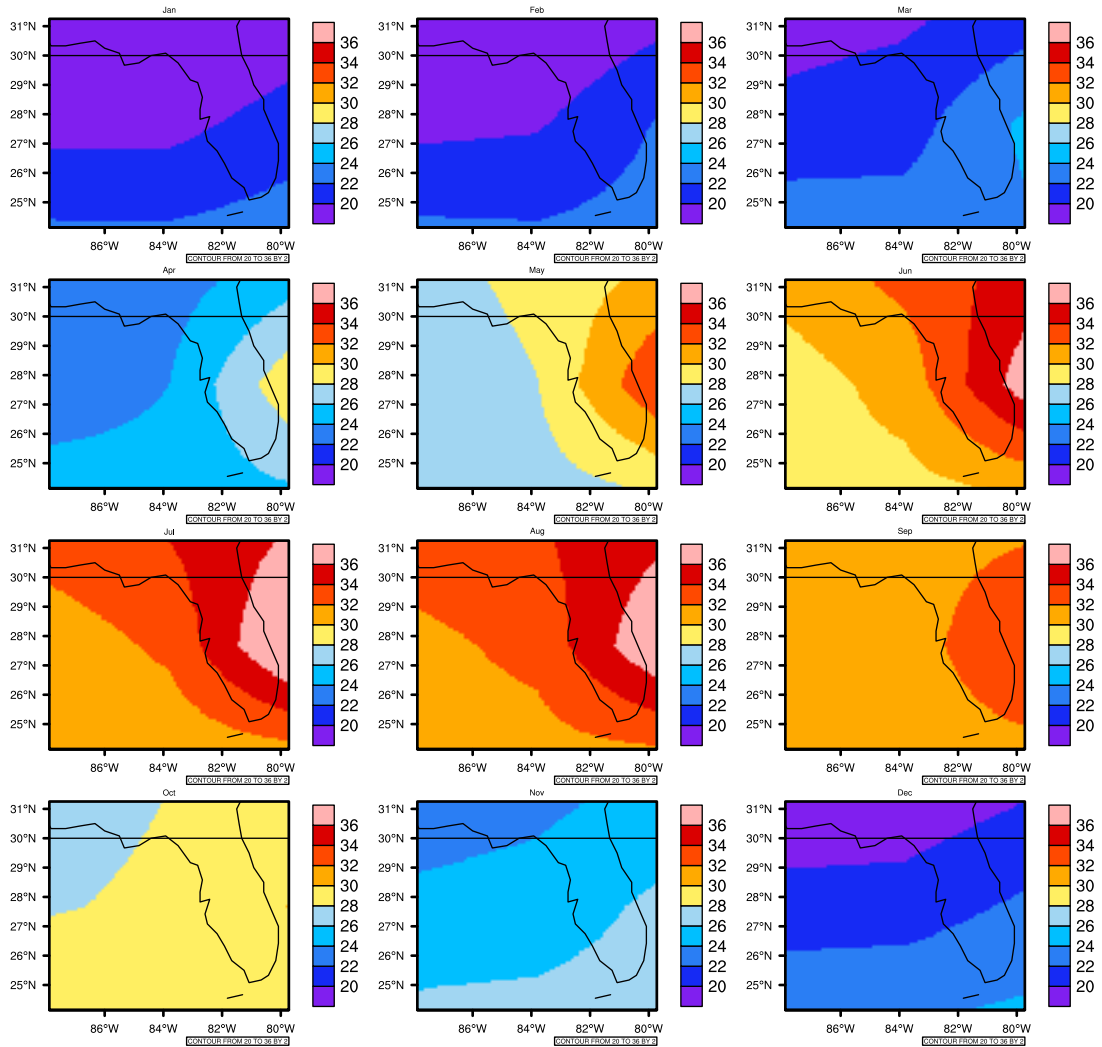

Monthly Daily Average T_{max}(c) In 2090-2099 GFDL-ESM2M RCP85 - Florida

AgriMetSoft (2020). Climate Maps. Available on:
<https://agrimetsoft.com/maps>

|Order a new map on <https://agrimetsoft.com/order>

[You can request maps from any dataset from the AgriMetSoft Team.](#)