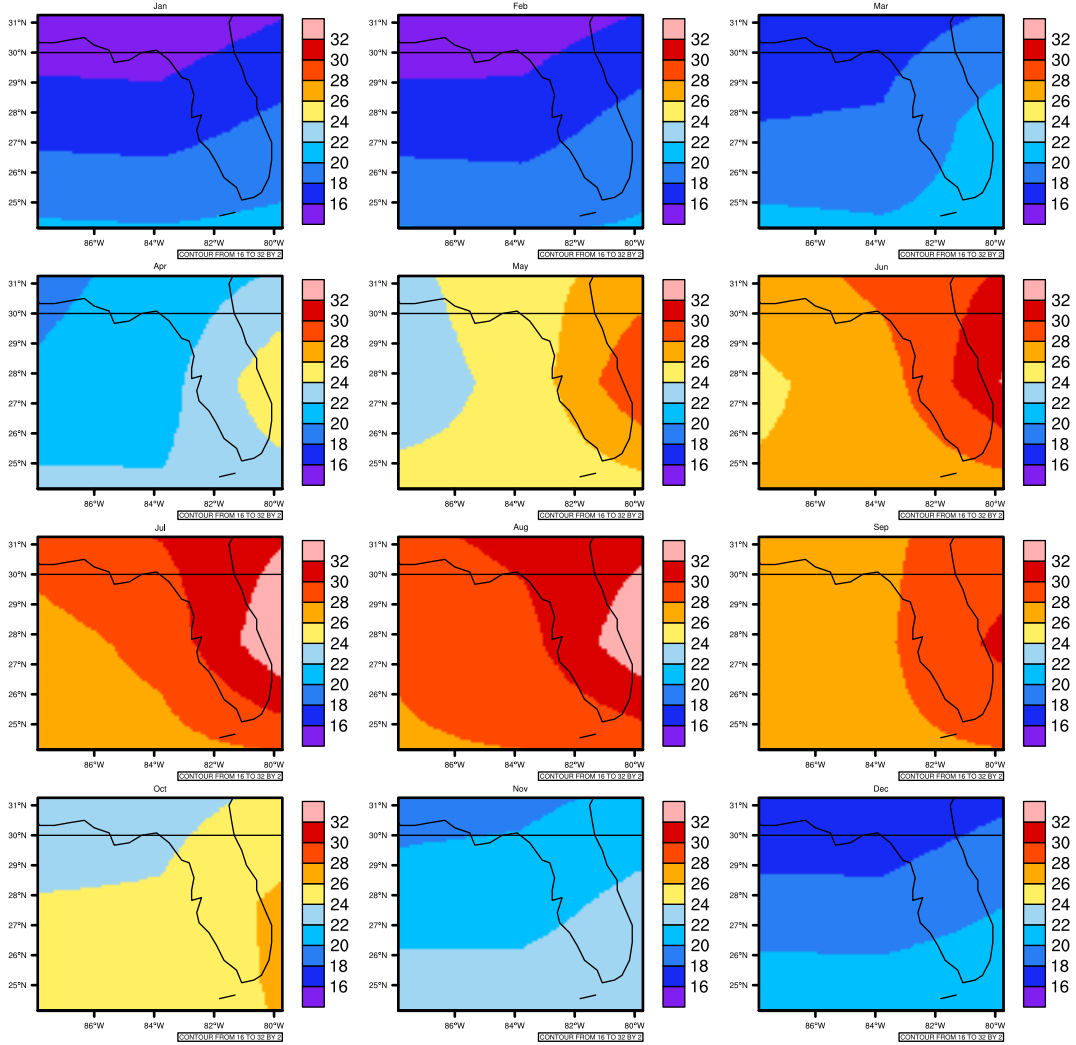

# Monthly Daily Average T<sub>max</sub>(c) In 1975-2005 GFDL-ESM2M historical - Florida

AgriMetSoft (2020). Climate Maps. Available on: <https://agrimetsoft.com/maps>

|Order a new map on <https://agrimetsoft.com/order>

[You can request maps from any dataset from the AgriMetSoft Team.](#)