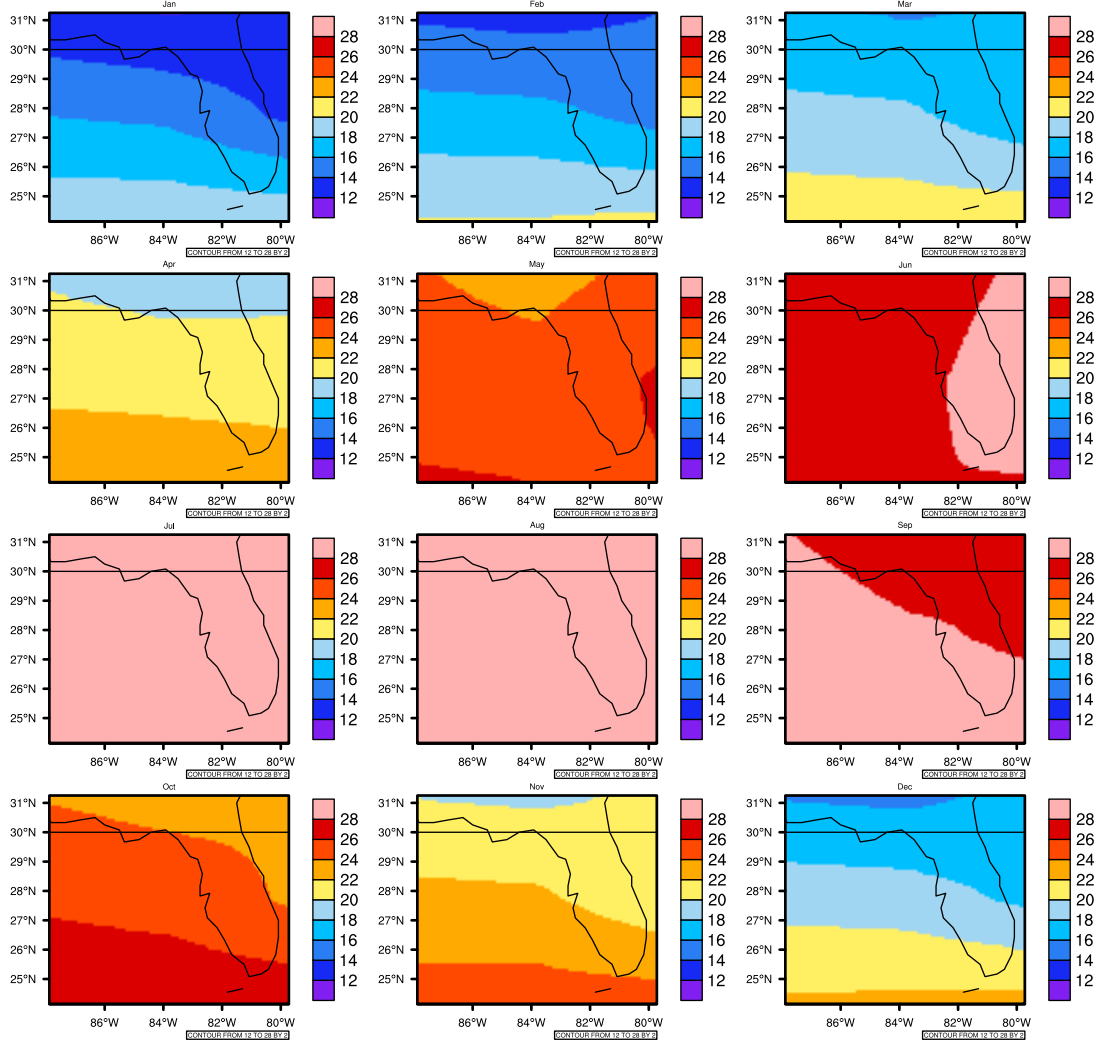

Monthly Daily Average tasmin(c) In 2070-2079 GFDL-ESM2M RCP85 - Florida

AgriMetSoft (2020). Climate Maps. Available on:
<https://agrimetsoft.com/maps>

|Order a new map on <https://agrimetsoft.com/order>