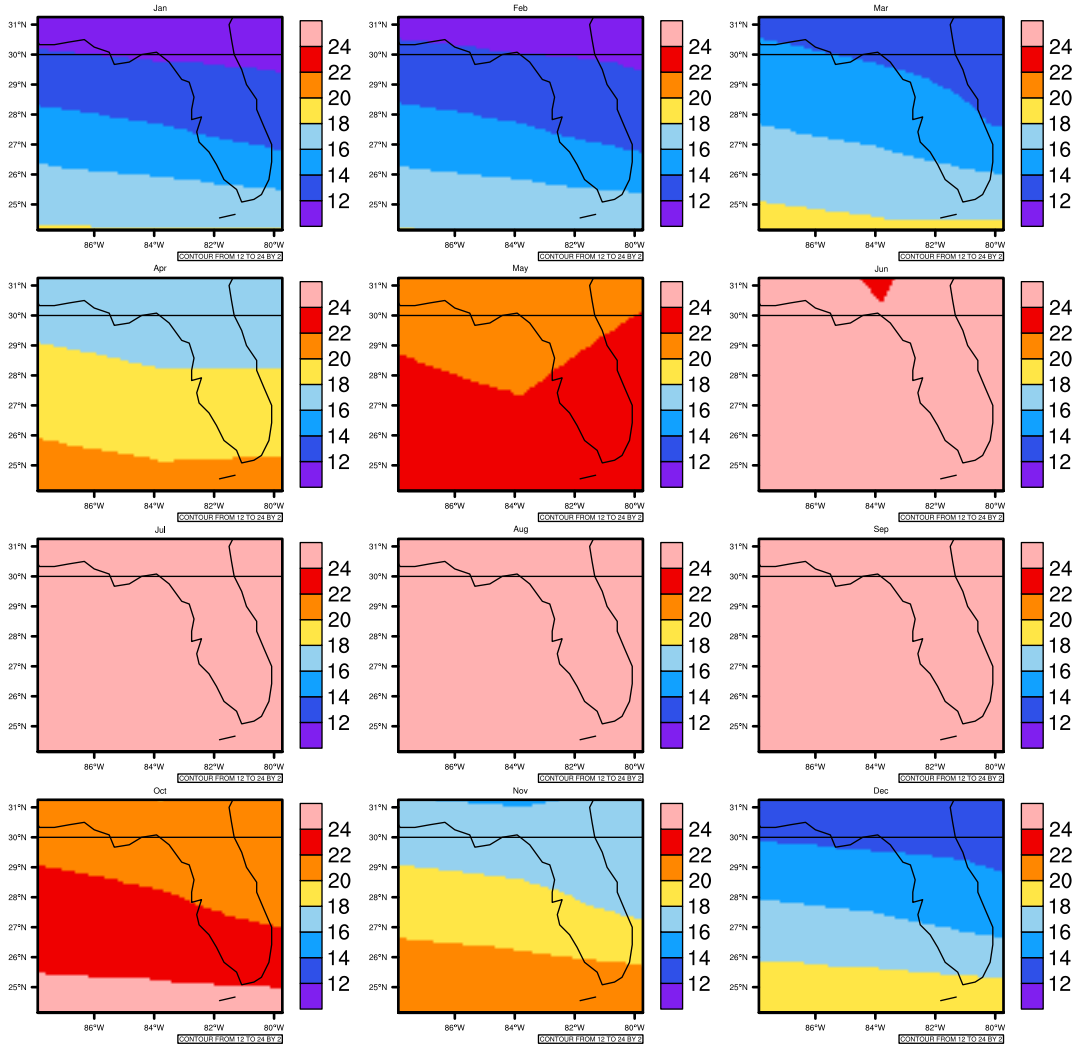

# Monthly Daily Average tasmin(c) In 1975-2005 GFDL-ESM2M historical - Florida

AgriMetSoft (2020). Climate Maps. Available on: <https://agrimetsoft.com/maps>

Order a new map on <https://agrimetsoft.com/order>