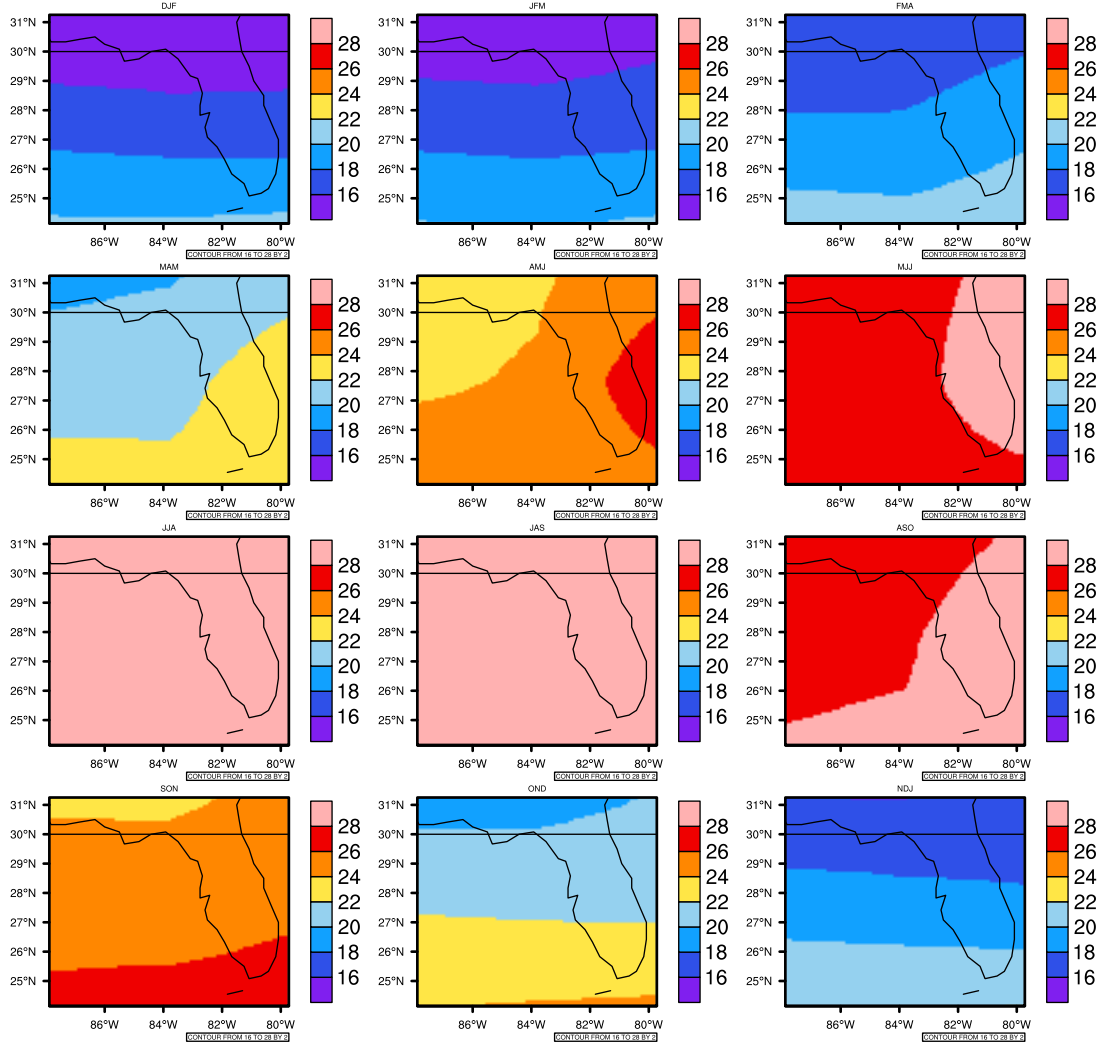

Seasonally Daily Averaget(c) In 2050-2059 GFDL-ESM2M RCP45 - Florida

AgriMetSoft (2020). Climate Maps. Available on:
<https://agrimetsoft.com/maps>

|Order a new map on <https://agrimetsoft.com/order>