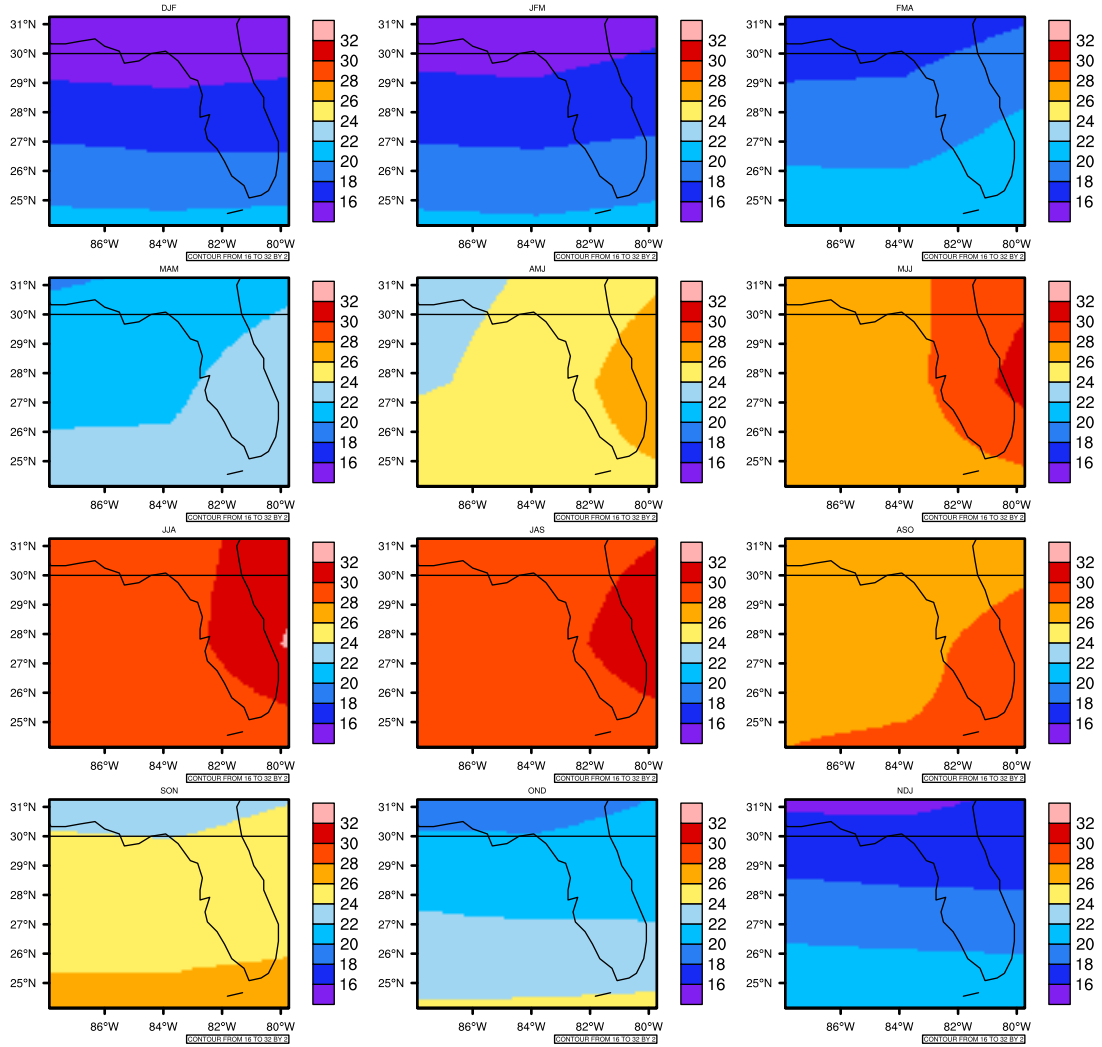

Seasonally Daily Averaget(c) In 2060-2069 GFDL-ESM2M RCP45 - Florida

AgriMetSoft (2020). Climate Maps. Available on:
<https://agrimetsoft.com/maps>

|Order a new map on <https://agrimetsoft.com/order>