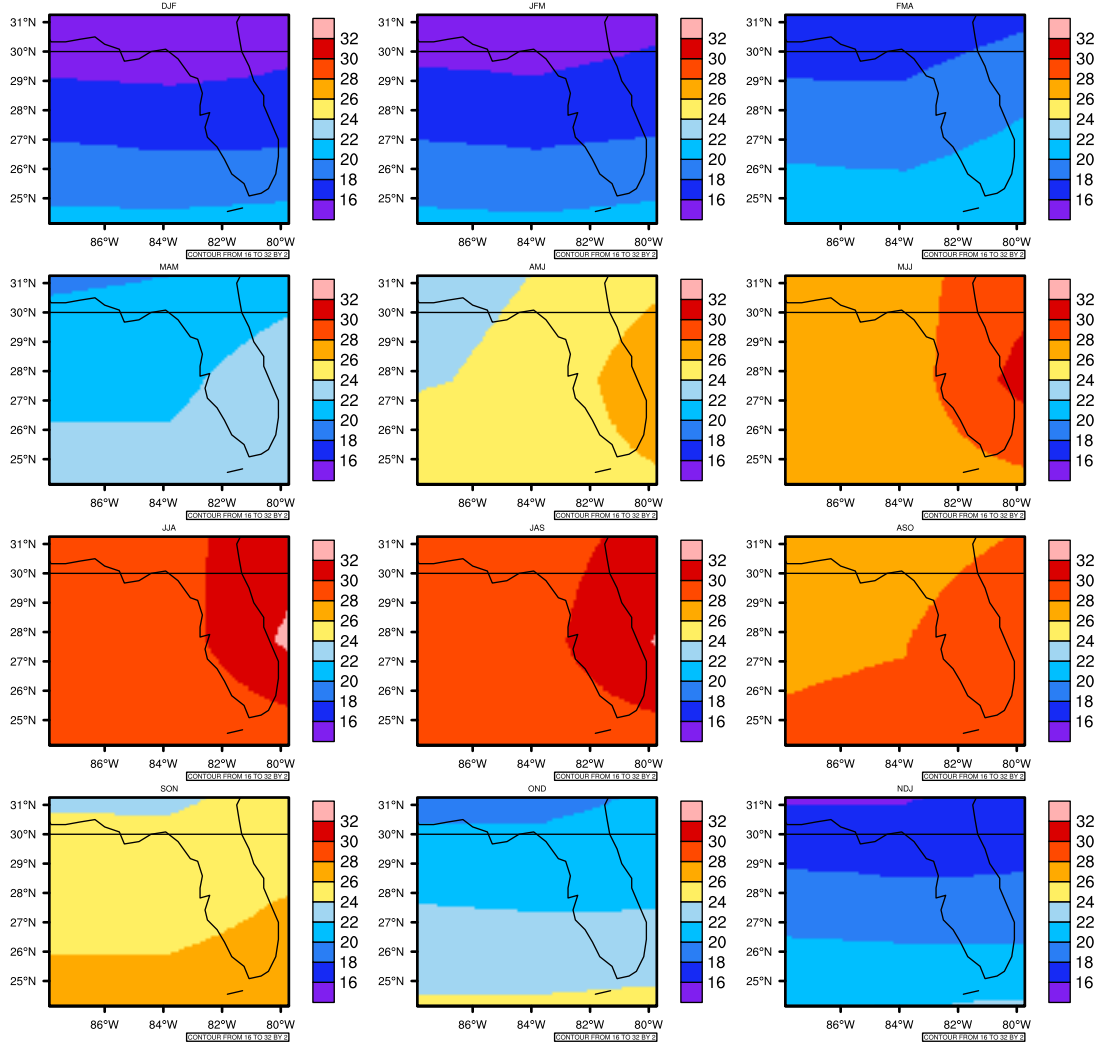

Seasonally Daily Averaget(c) In 2070-2079 GFDL-ESM2M RCP45 - Florida

AgriMetSoft (2020). Climate Maps. Available on:
<https://agrimetsoft.com/maps>

|Order a new map on <https://agrimetsoft.com/order>