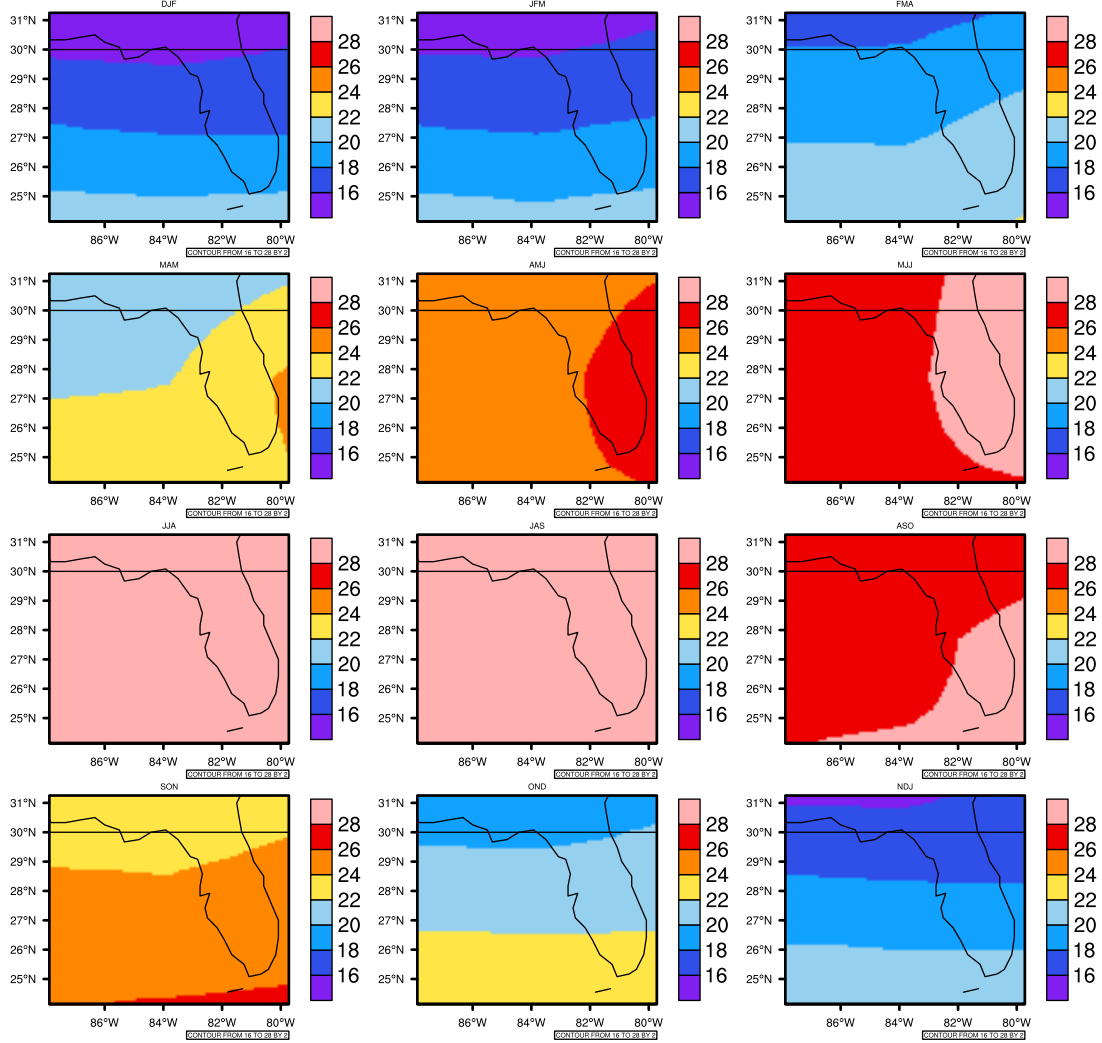

Seasonally Daily Averaget(c) In 2080-2089 GFDL-ESM2M RCP45 - Florida

AgriMetSoft (2020). Climate Maps. Available on:
<https://agrimetsoft.com/maps>

|Order a new map on <https://agrimetsoft.com/order>