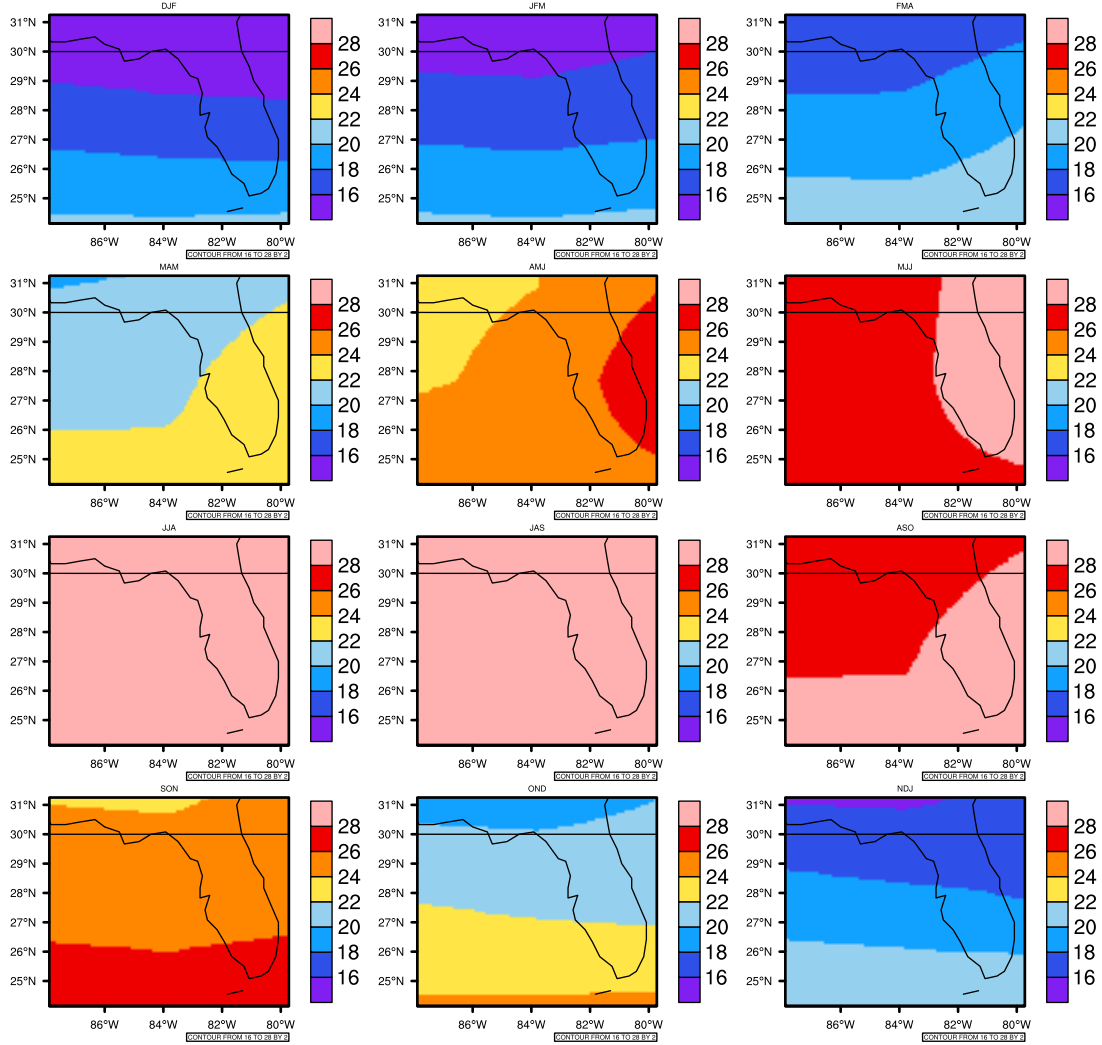

Seasonally Daily Averaget(c) In 2090-2099 GFDL-ESM2M RCP45 - Florida

AgriMetSoft (2020). Climate Maps. Available on:
<https://agrimetsoft.com/maps>

|Order a new map on <https://agrimetsoft.com/order>