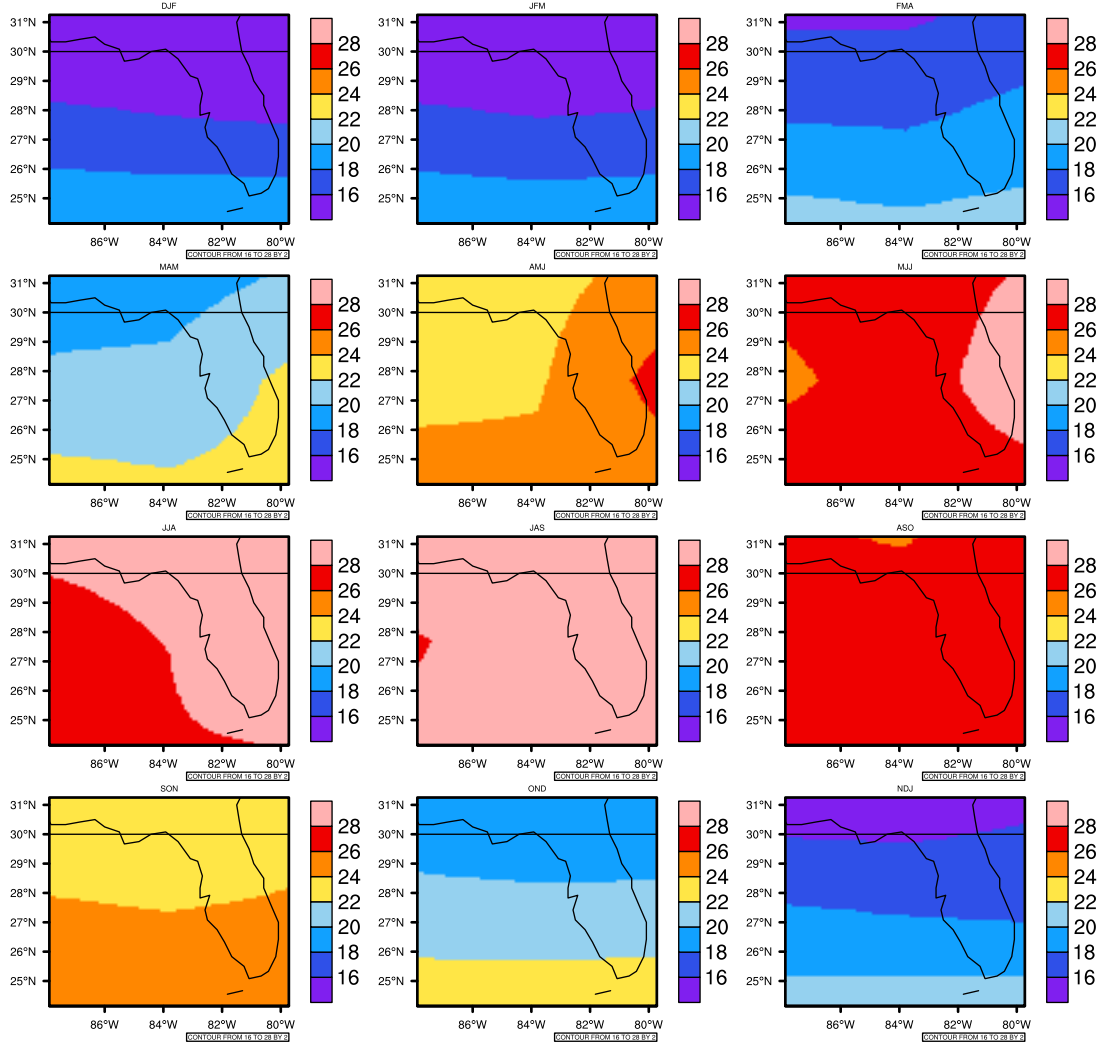

Seasonally Daily Averaget(c) In 2020-2029 GFDL-ESM2M RCP85 - Florida

AgriMetSoft (2020). Climate Maps. Available on:
<https://agrimetsoft.com/maps>

|Order a new map on <https://agrimetsoft.com/order>