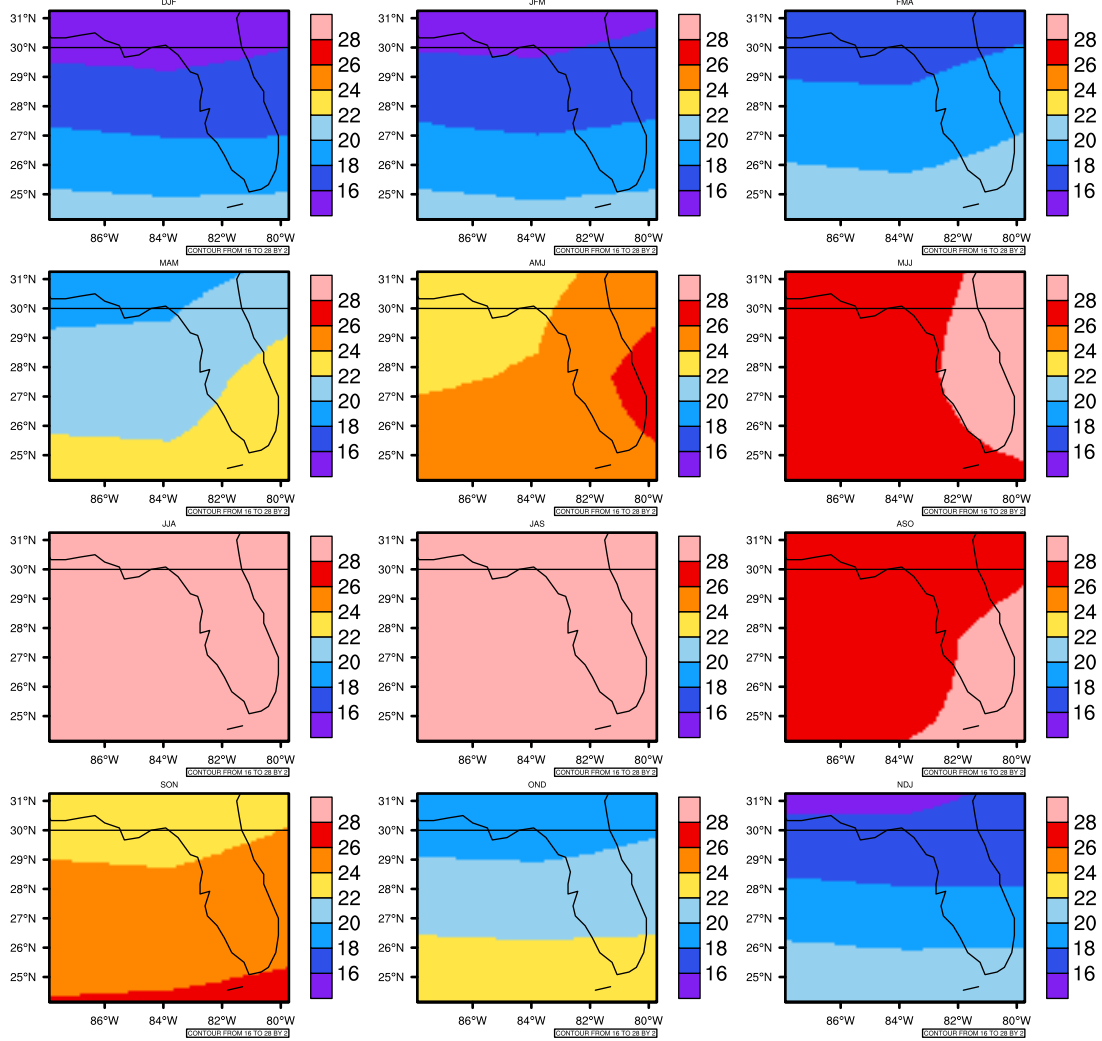

Seasonally Daily Averaget(c) In 2040-2049 GFDL-ESM2M RCP85 - Florida

AgriMetSoft (2020). Climate Maps. Available on:
<https://agrimetsoft.com/maps>

|Order a new map on <https://agrimetsoft.com/order>