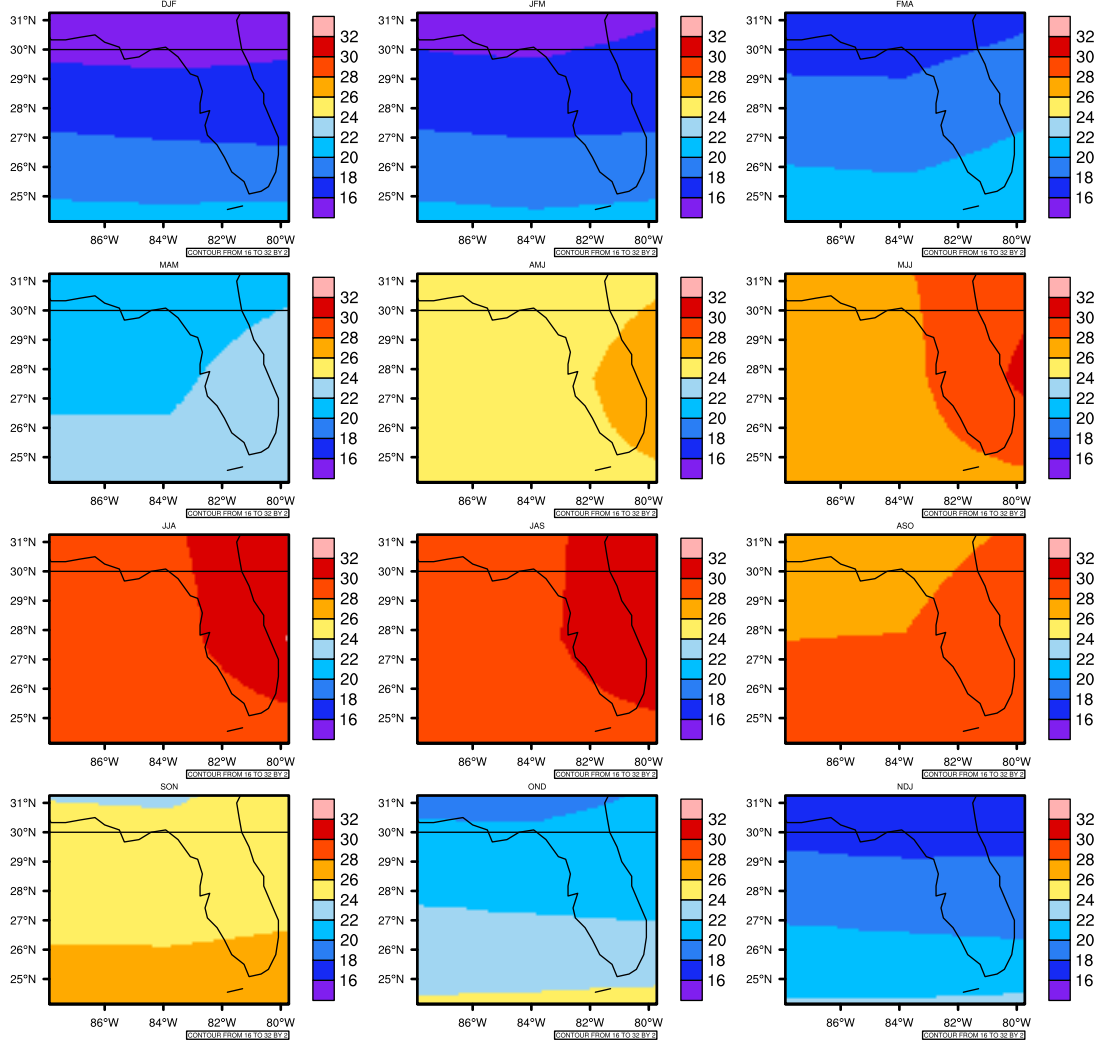

Seasonally Daily Averaget(c) In 2050-2059 GFDL-ESM2M RCP85 - Florida

AgriMetSoft (2020). Climate Maps. Available on:
<https://agrimetsoft.com/maps>

|Order a new map on <https://agrimetsoft.com/order>