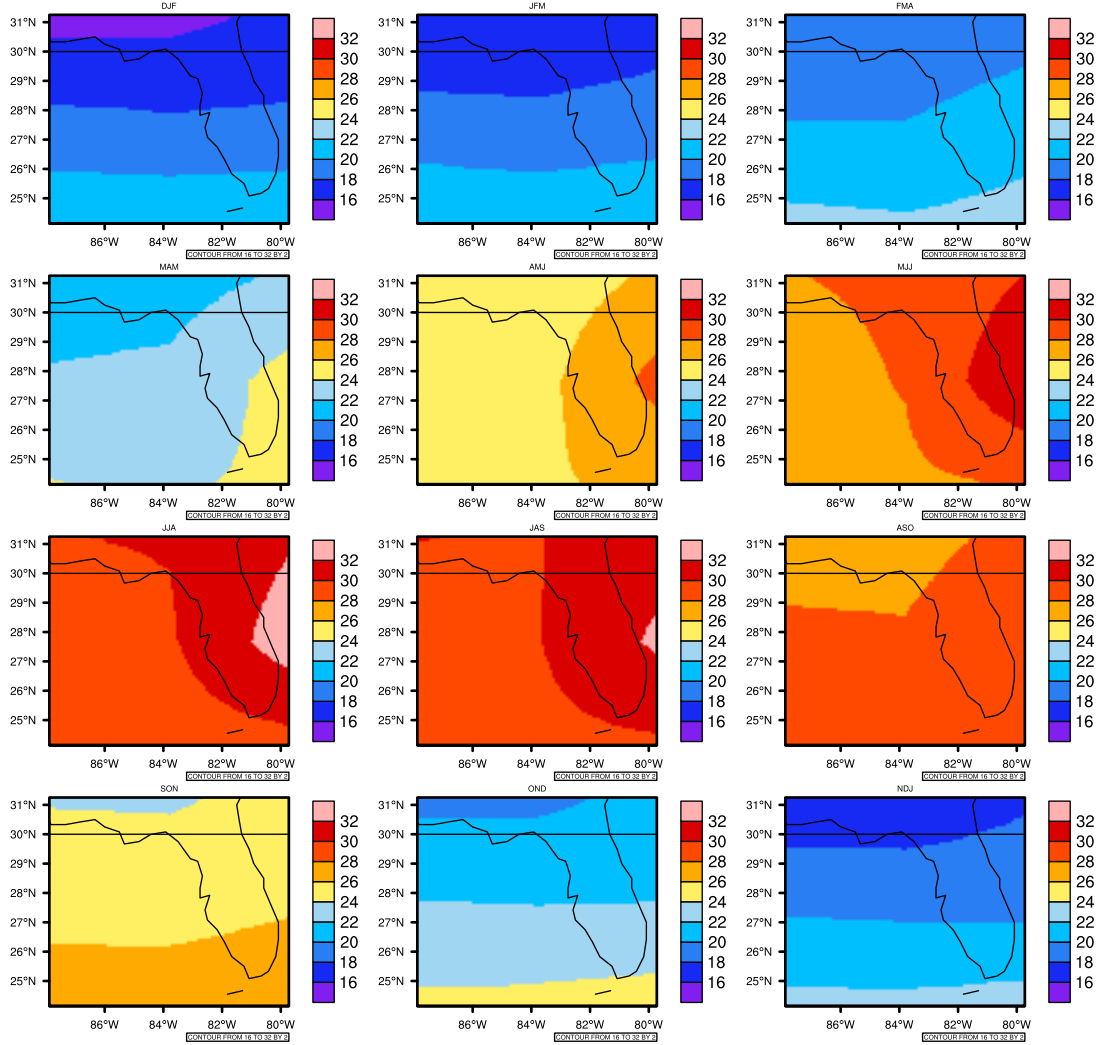

Seasonally Daily Averaget(c) In 2060-2069 GFDL-ESM2M RCP85 - Florida

AgriMetSoft (2020). Climate Maps. Available on:
<https://agrimetsoft.com/maps>

|Order a new map on <https://agrimetsoft.com/order>