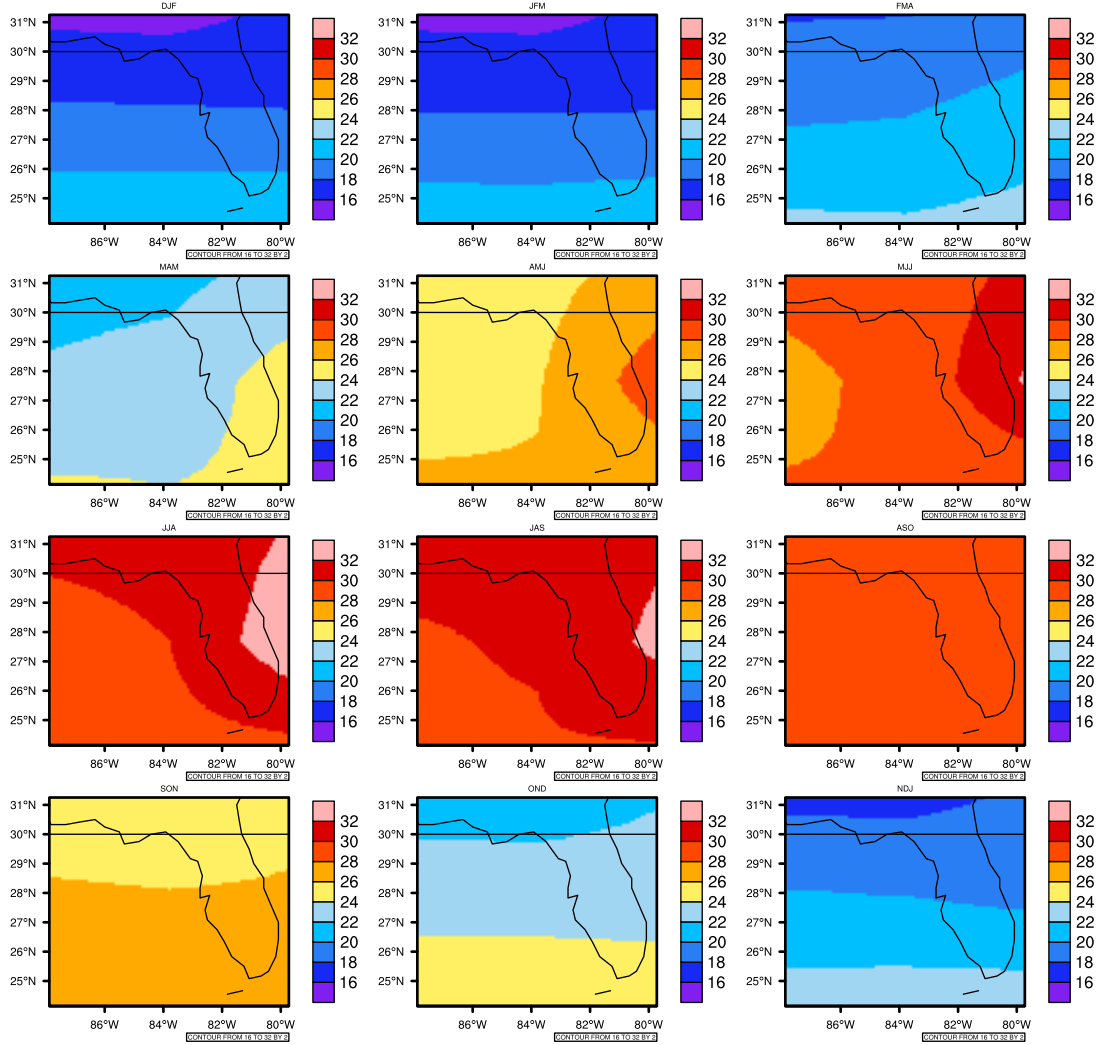

## Seasonally Daily Averaget(c) In 2070-2079 GFDL-ESM2M RCP85 - Florida

AgriMetSoft (2020). Climate Maps. Available on:  
<https://agrimetsoft.com/maps>

|Order a new map on <https://agrimetsoft.com/order>