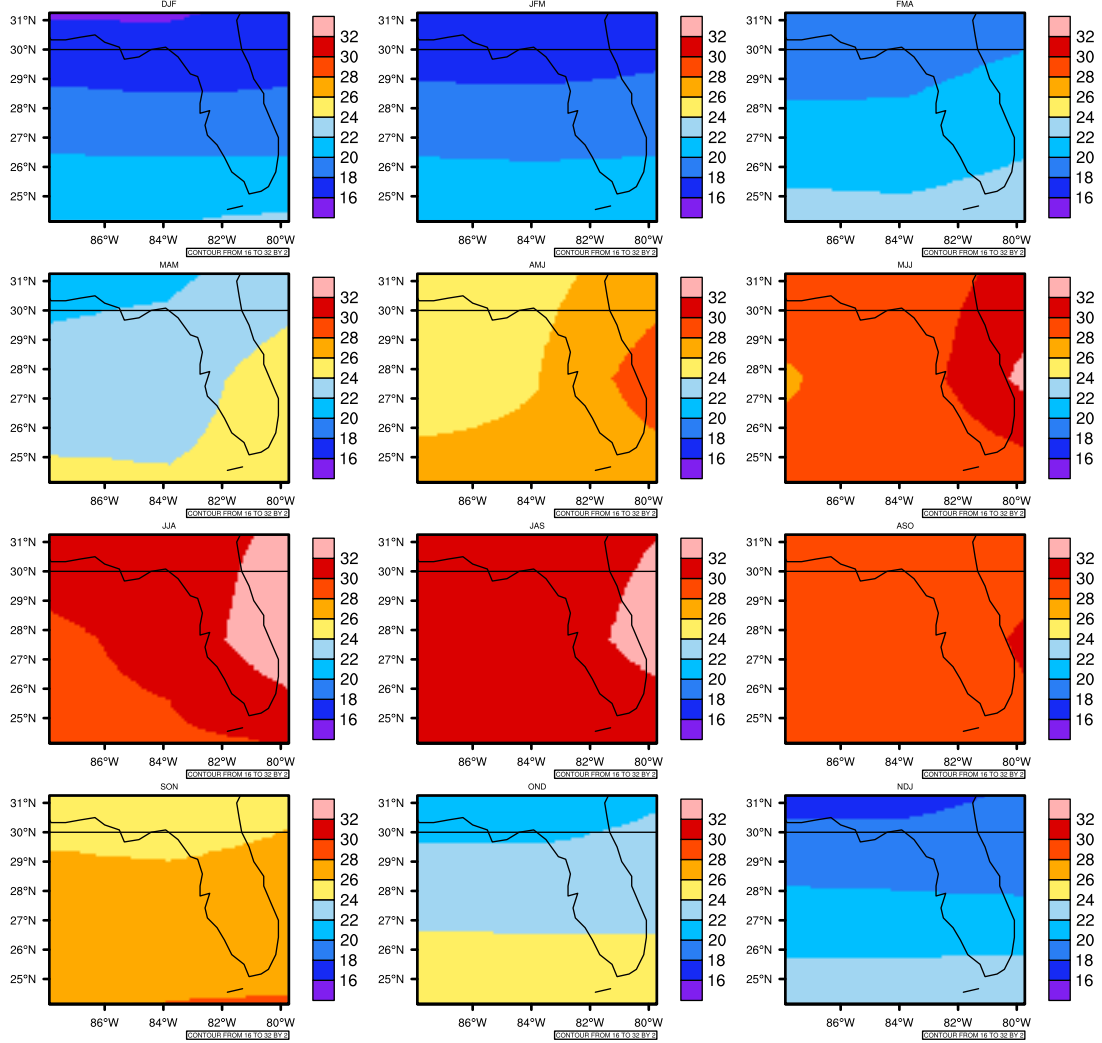

Seasonally Daily Averaget(c) In 2080-2089 GFDL-ESM2M RCP85 - Florida

AgriMetSoft (2020). Climate Maps. Available on:
<https://agrimetsoft.com/maps>

|Order a new map on <https://agrimetsoft.com/order>