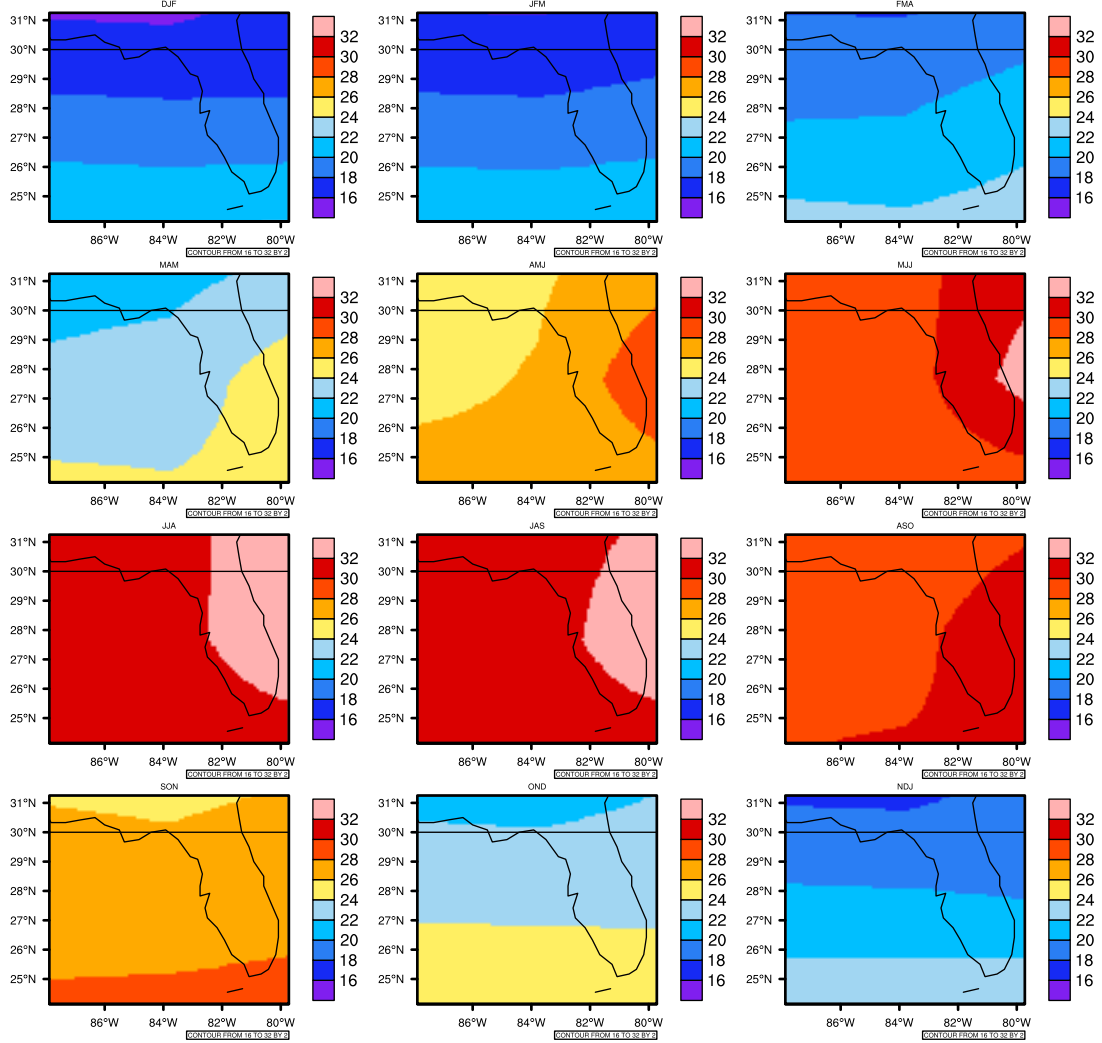

Seasonally Daily Averaget(c) In 2090-2099 GFDL-ESM2M RCP85 - Florida

AgriMetSoft (2020). Climate Maps. Available on:
<https://agrimetsoft.com/maps>

|Order a new map on <https://agrimetsoft.com/order>