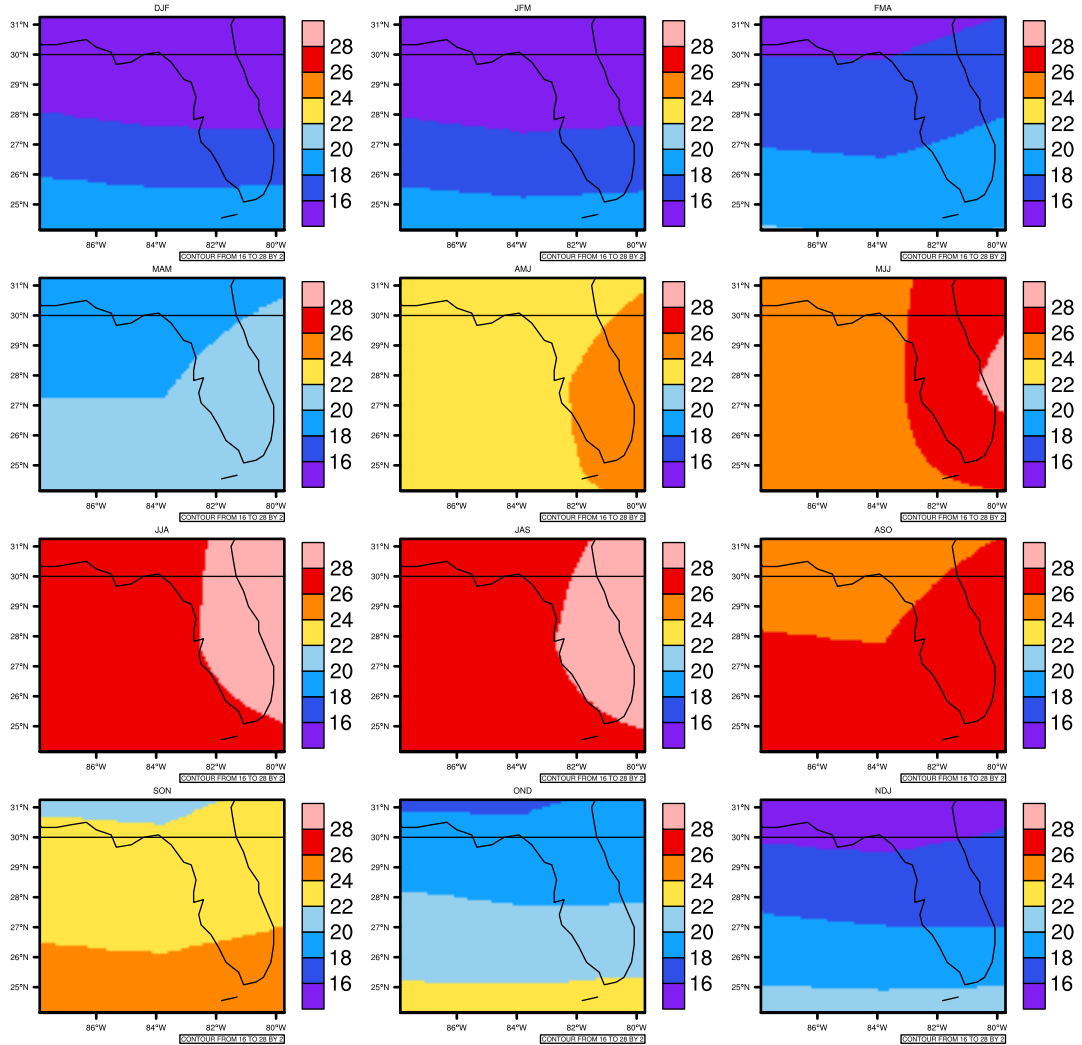

Seasonally Daily Averagetetas(c) In 1975-2005 GFDL-ESM2M historical - Florida

AgriMetSoft (2020). Climate Maps. Available on:
<https://agrimetsoft.com/maps>

Order a new map on <https://agrimetsoft.com/order>