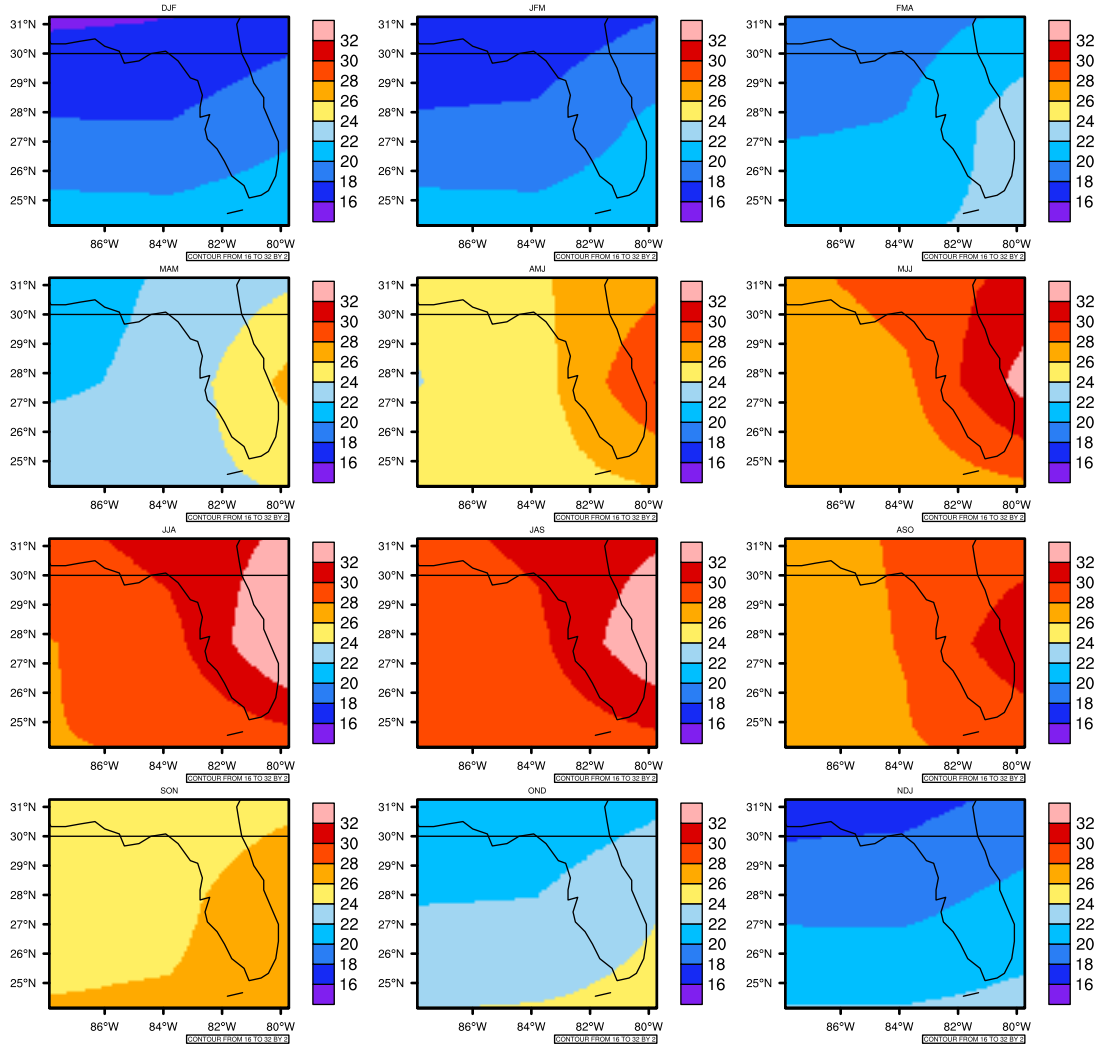

Seasonally Daily Average T_{asmax(c)} In 2020-2029 GFDL-ESM2M RCP45 - Florida

AgriMetSoft (2020). Climate Maps. Available on:
<https://agrimetsoft.com/maps>

|Order a new map on <https://agrimetsoft.com/order>

[You can request maps from any dataset from the AgriMetSoft Team.](#)