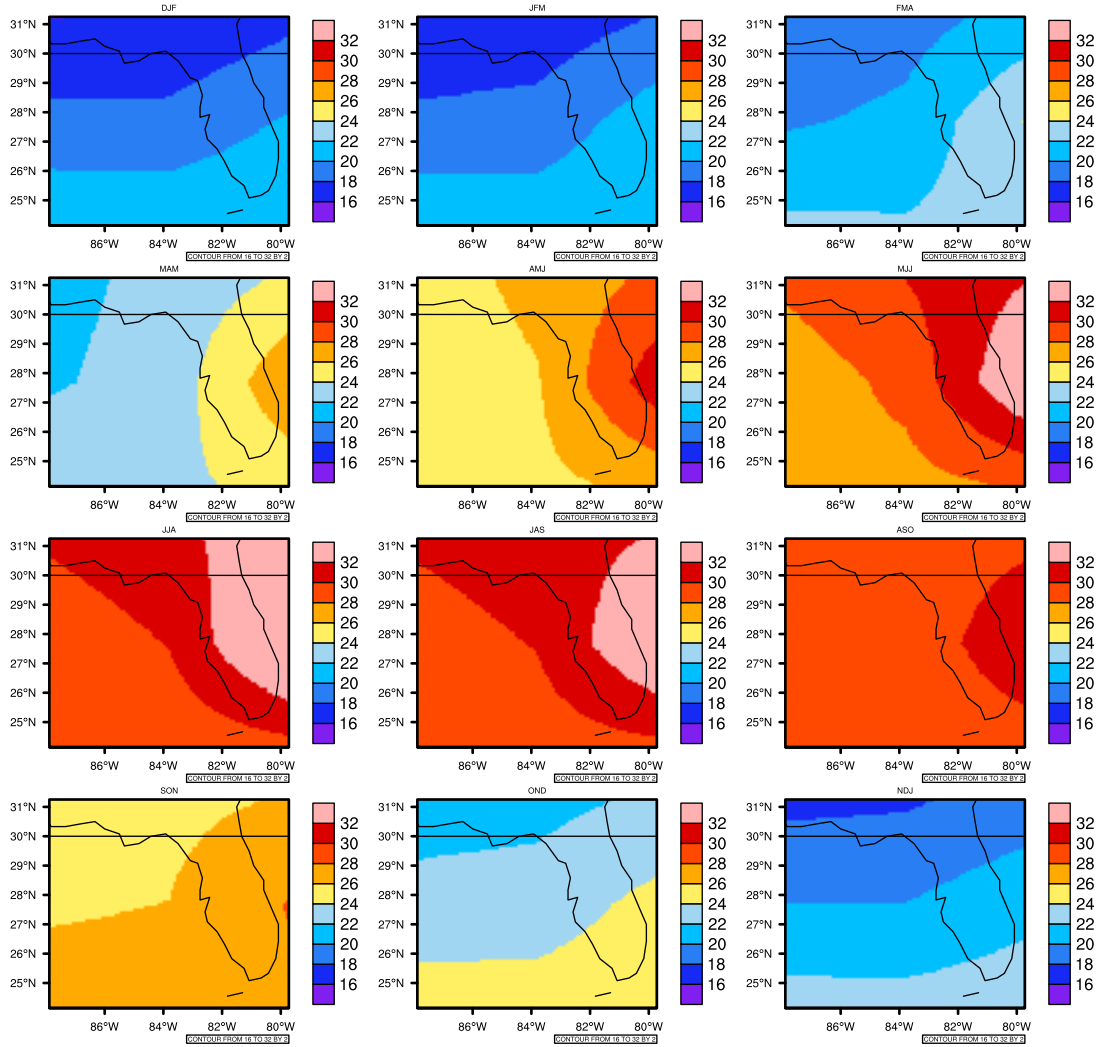

Seasonally Daily Average T_{max}(c) In 2060-2069 GFDL-ESM2M RCP45 - Florida

AgriMetSoft (2020). Climate Maps. Available on:
<https://agrimetsoft.com/maps>

|Order a new map on <https://agrimetsoft.com/order>

[You can request maps from any dataset from the AgriMetSoft Team.](#)