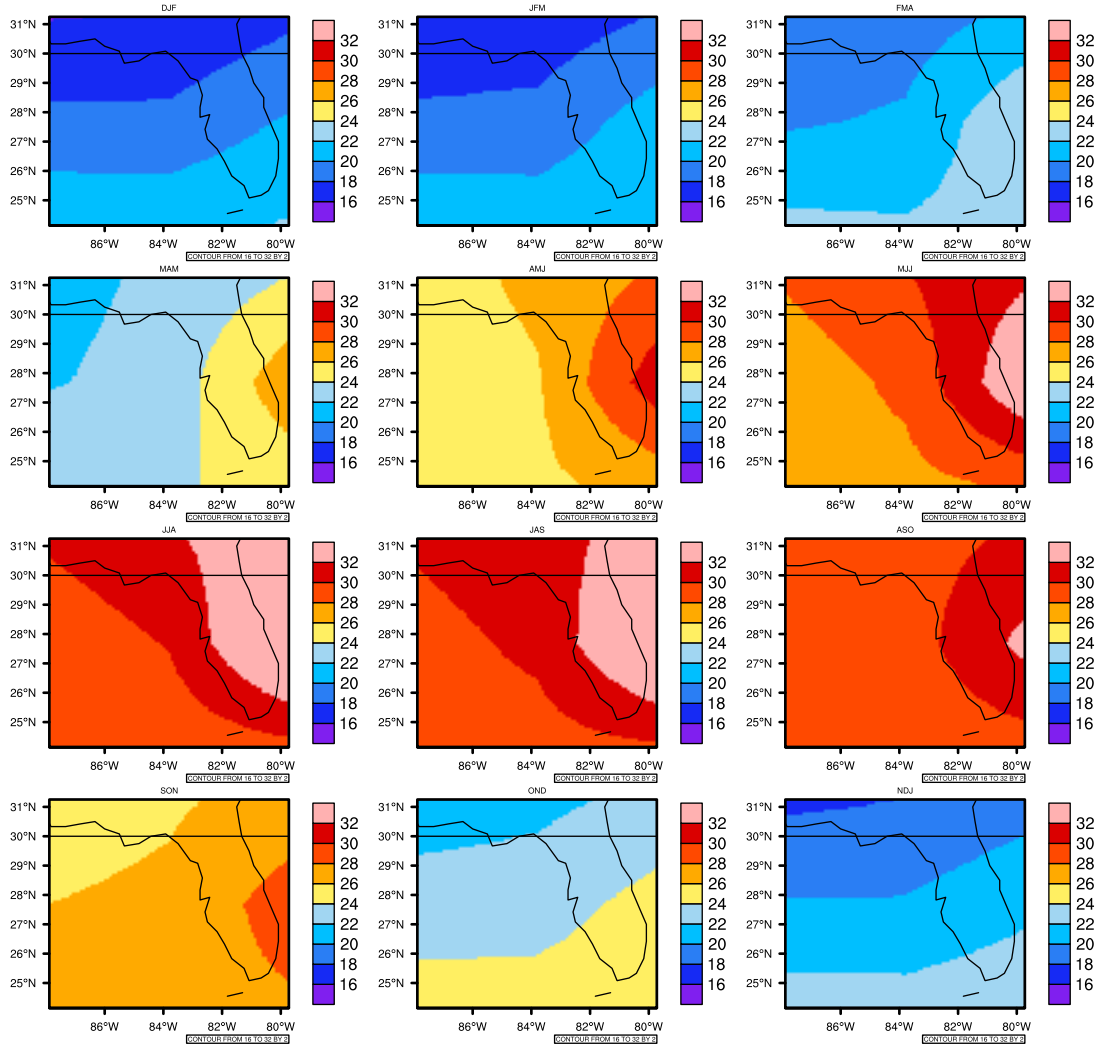

Seasonally Daily Average t_{asmax(c)} In 2070-2079 GFDL-ESM2M RCP45 - Florida

AgriMetSoft (2020). Climate Maps. Available on:
<https://agrimetsoft.com/maps>

|Order a new map on <https://agrimetsoft.com/order>

[You can request maps from any dataset from the AgriMetSoft Team.](#)