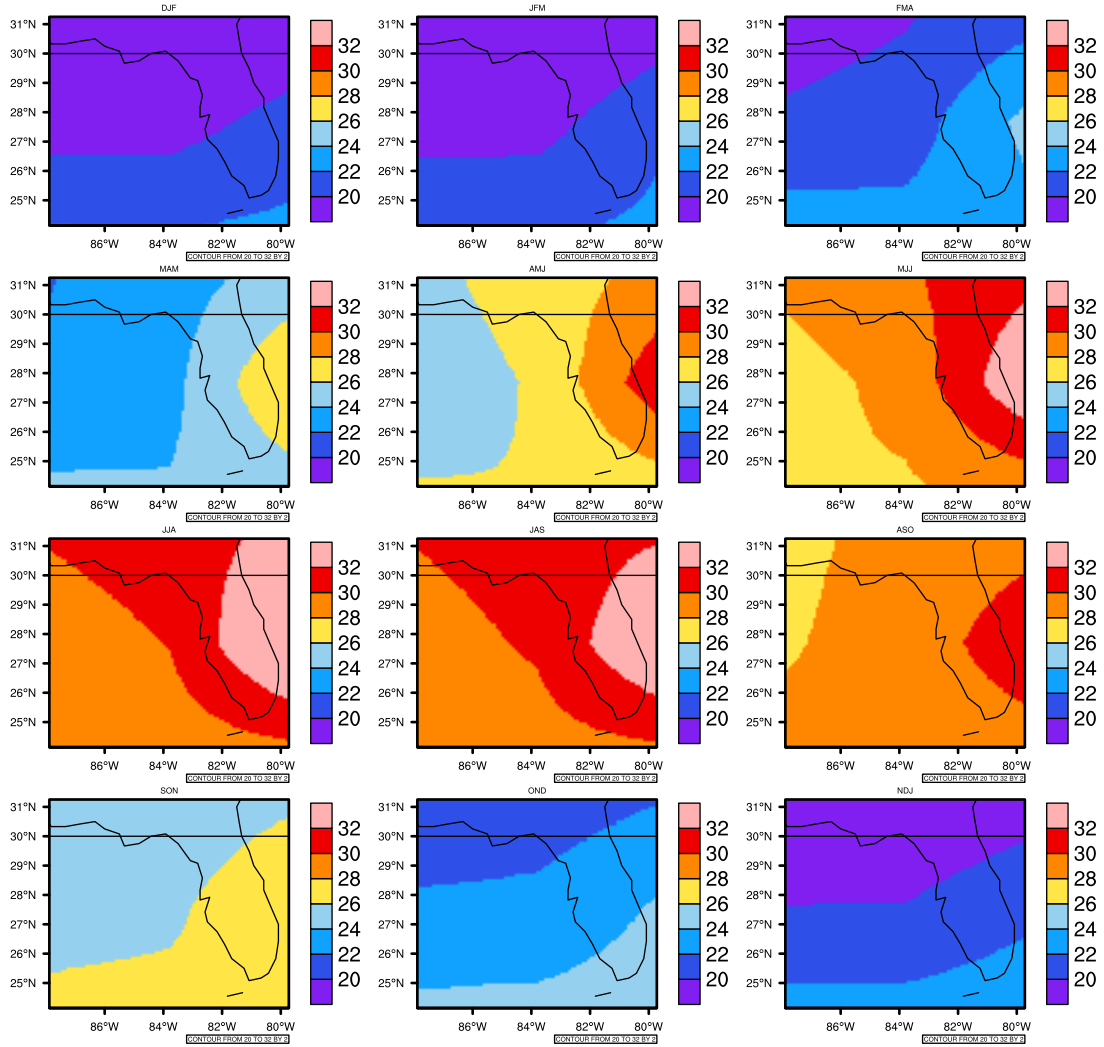

## Seasonally Daily Average t<sub>asmax(c)</sub> In 2080-2089 GFDL-ESM2M RCP45 - Florida

AgriMetSoft (2020). Climate Maps. Available on:  
<https://agrimetsoft.com/maps>

|Order a new map on <https://agrimetsoft.com/order>

[You can request maps from any dataset from the AgriMetSoft Team.](#)