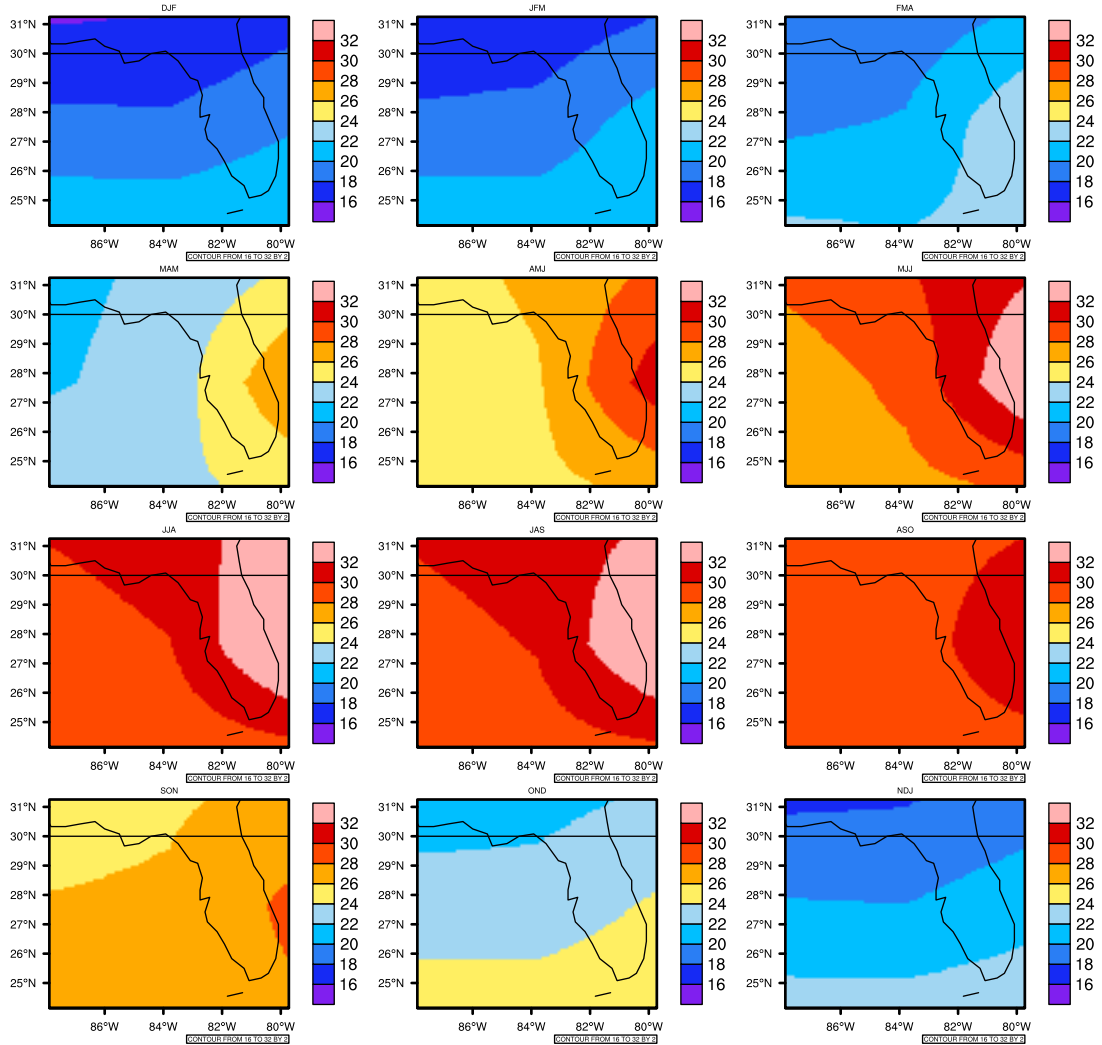

Seasonally Daily Average T_{asmax(c)} In 2090-2099 GFDL-ESM2M RCP45 - Florida

AgriMetSoft (2020). Climate Maps. Available on:
<https://agrimetsoft.com/maps>

|Order a new map on <https://agrimetsoft.com/order>

[You can request maps from any dataset from the AgriMetSoft Team.](#)