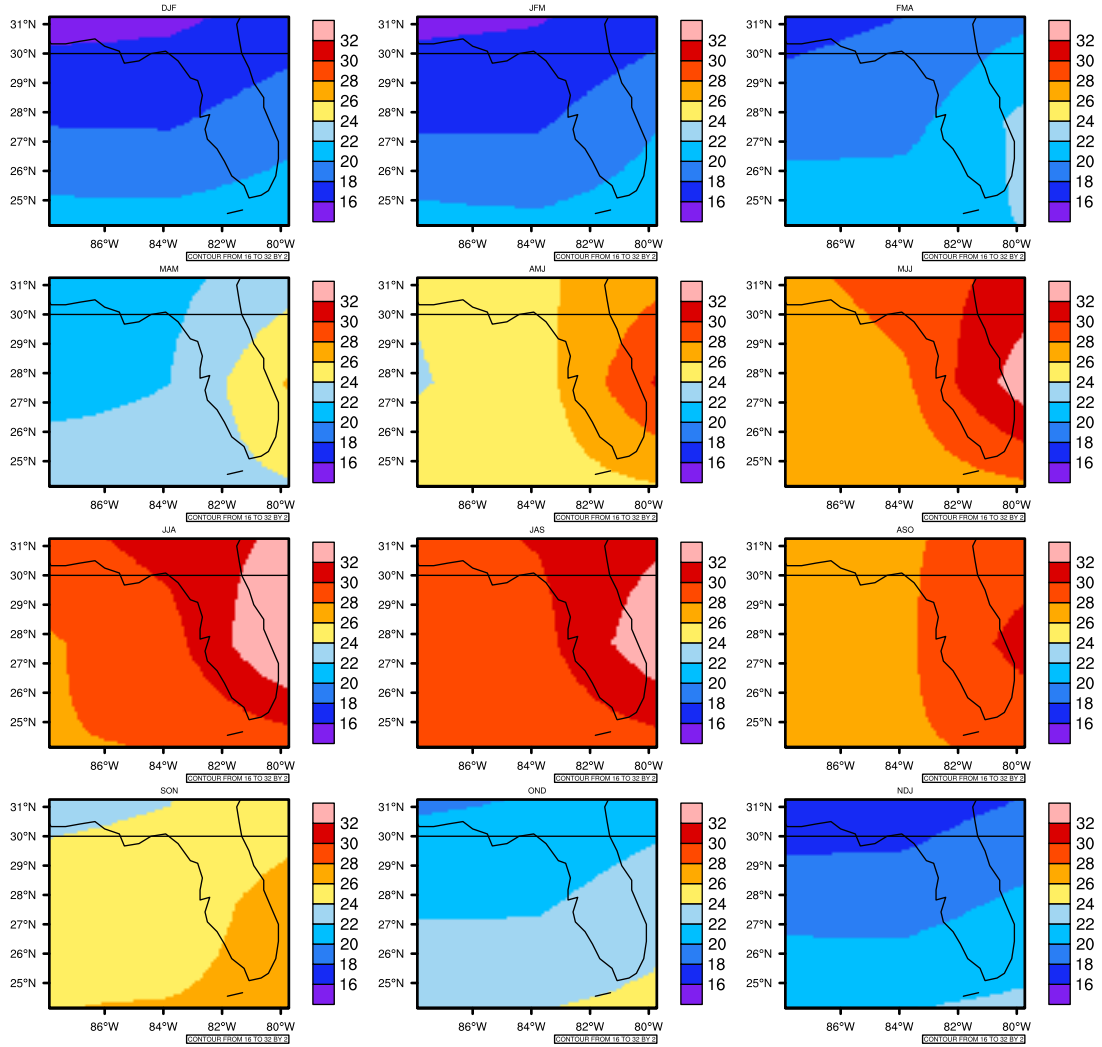

Seasonally Daily Average T_{asmax(c)} In 2020-2029 GFDL-ESM2M RCP85 - Florida

AgriMetSoft (2020). Climate Maps. Available on:
<https://agrimetsoft.com/maps>

|Order a new map on <https://agrimetsoft.com/order>