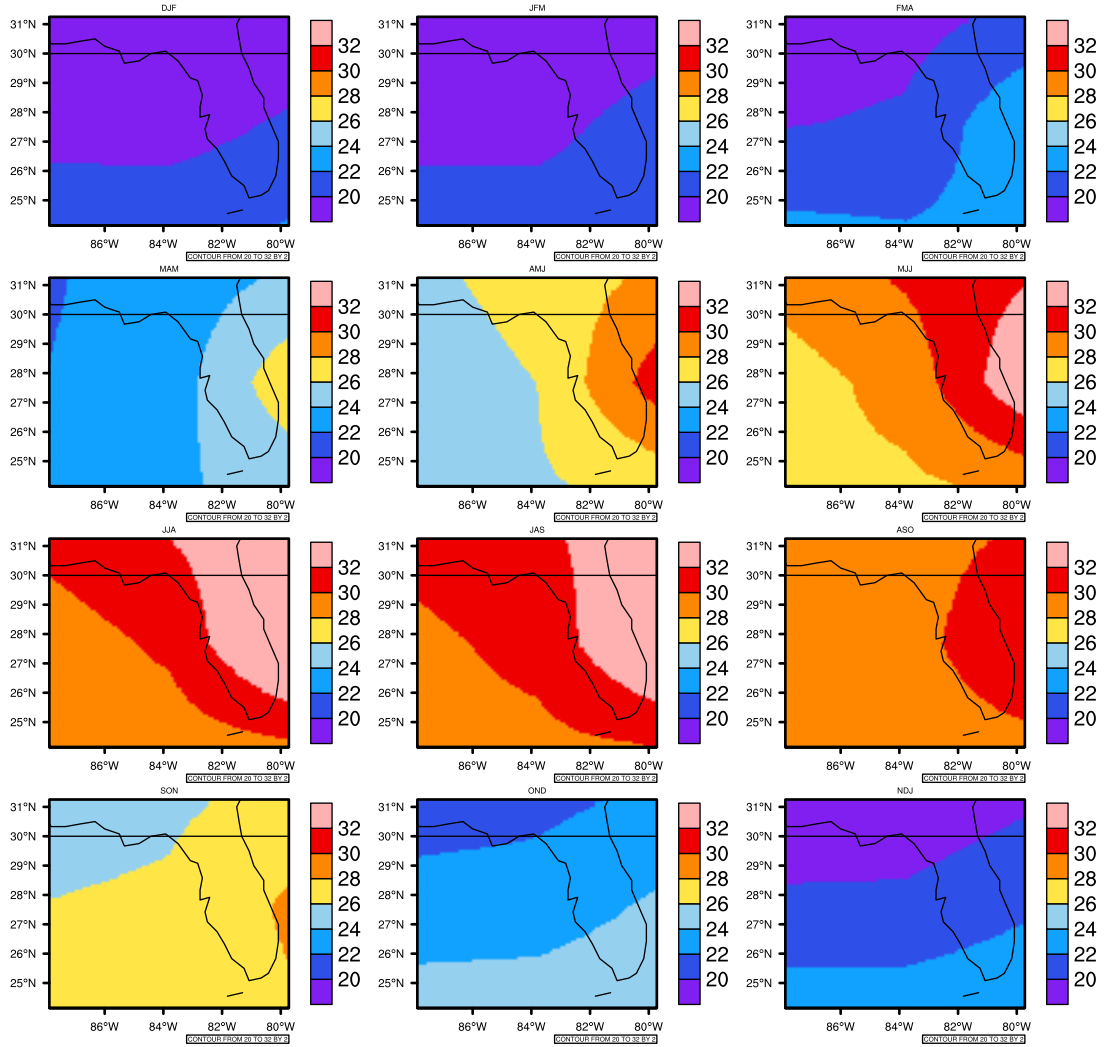

Seasonally Daily Average t_{asmax(c)} In 2050-2059 GFDL-ESM2M RCP85 - Florida

AgriMetSoft (2020). Climate Maps. Available on:
<https://agrimetsoft.com/maps>

|Order a new map on <https://agrimetsoft.com/order>

[You can request maps from any dataset from the AgriMetSoft Team.](#)