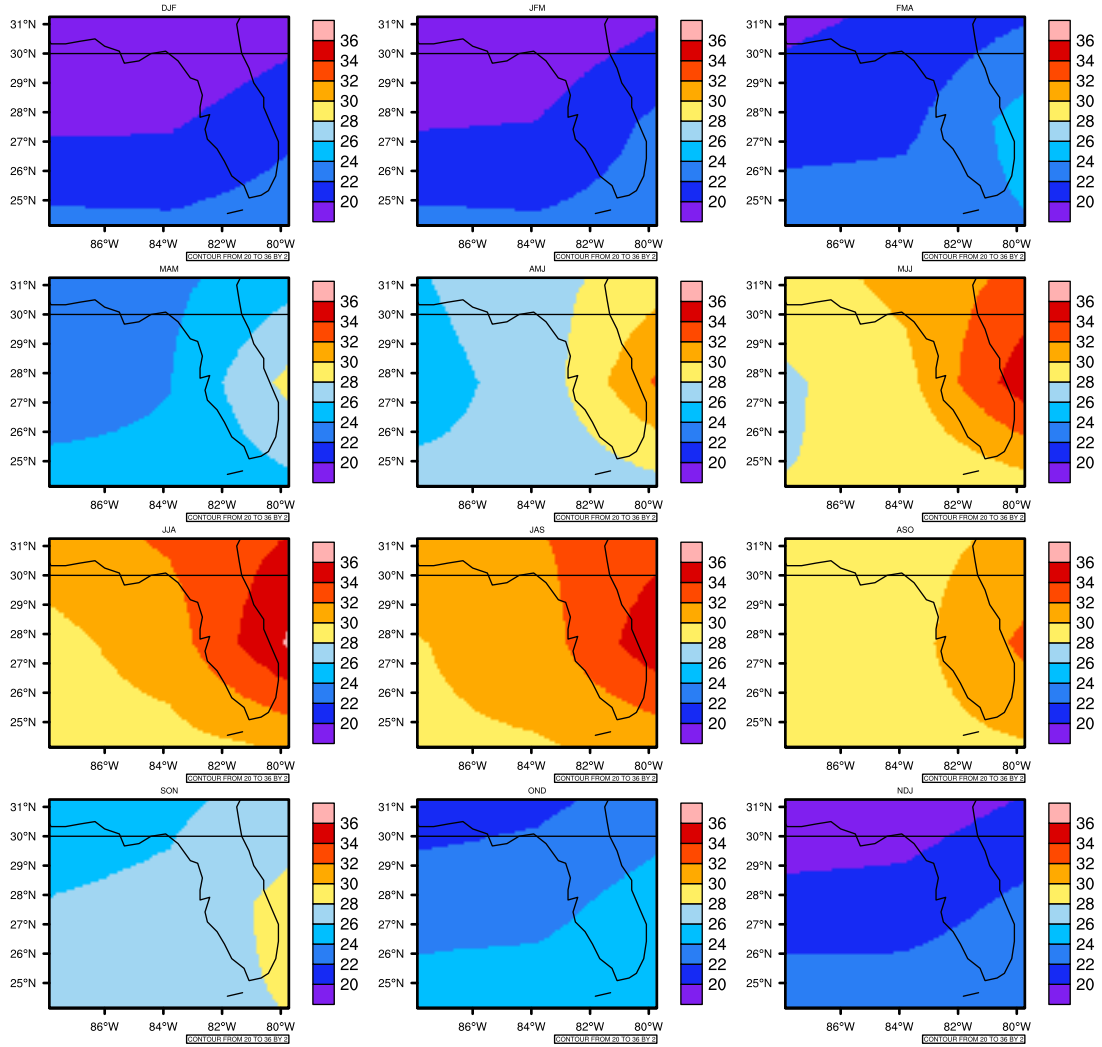

Seasonally Daily Average T_{asmax(c)} In 2060-2069 GFDL-ESM2M RCP85 - Florida

AgriMetSoft (2020). Climate Maps. Available on:
<https://agrimetsoft.com/maps>

|Order a new map on <https://agrimetsoft.com/order>

[You can request maps from any dataset from the AgriMetSoft Team.](#)