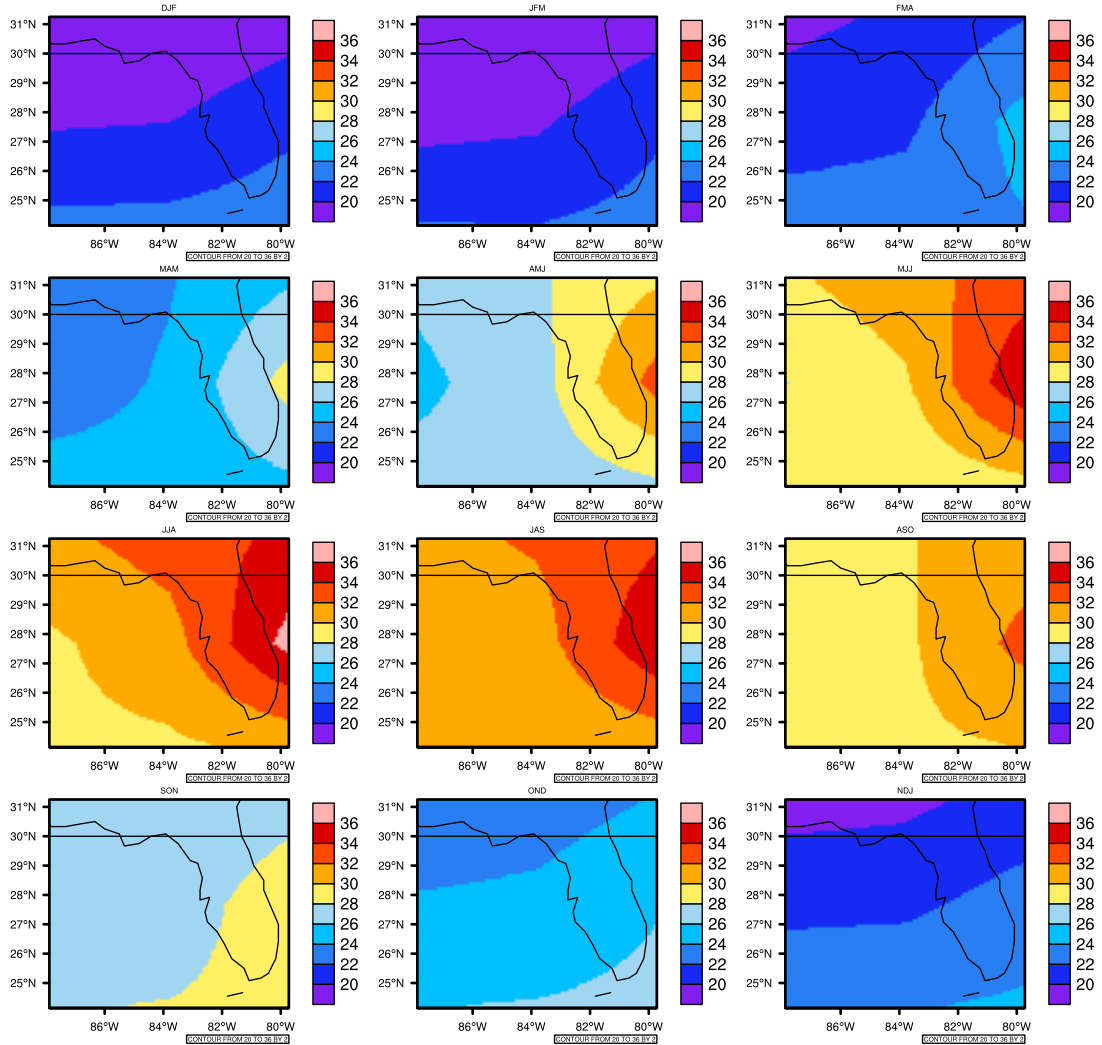

Seasonally Daily Average T_{asmax(c)} In 2070-2079 GFDL-ESM2M RCP85 - Florida

AgriMetSoft (2020). Climate Maps. Available on:
<https://agrimetsoft.com/maps>

|Order a new map on <https://agrimetsoft.com/order>

[You can request maps from any dataset from the AgriMetSoft Team.](#)