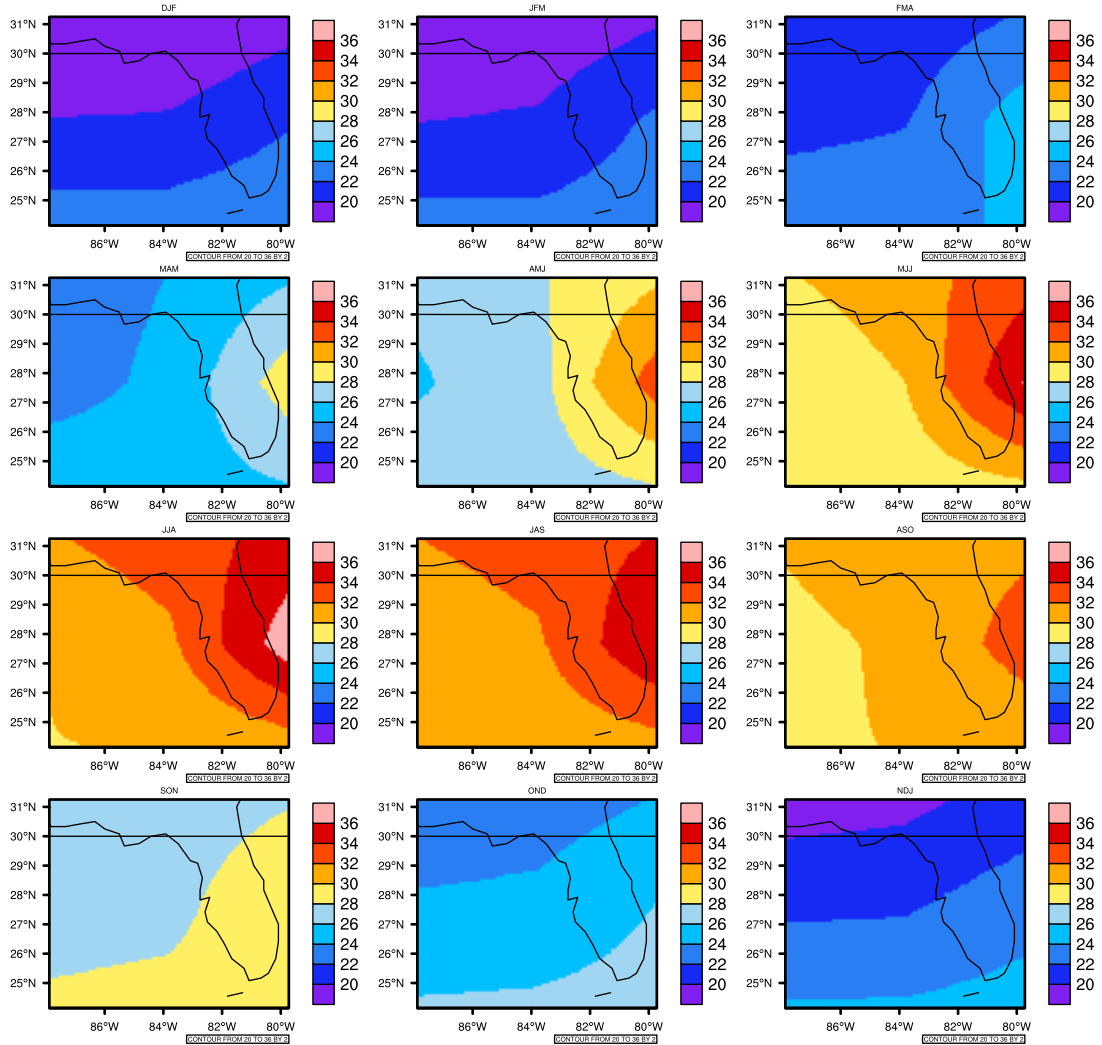

Seasonally Daily Average T_{asmax(c)} In 2080-2089 GFDL-ESM2M RCP85 - Florida

AgriMetSoft (2020). Climate Maps. Available on:
<https://agrimetsoft.com/maps>

|Order a new map on <https://agrimetsoft.com/order>

[You can request maps from any dataset from the AgriMetSoft Team.](#)