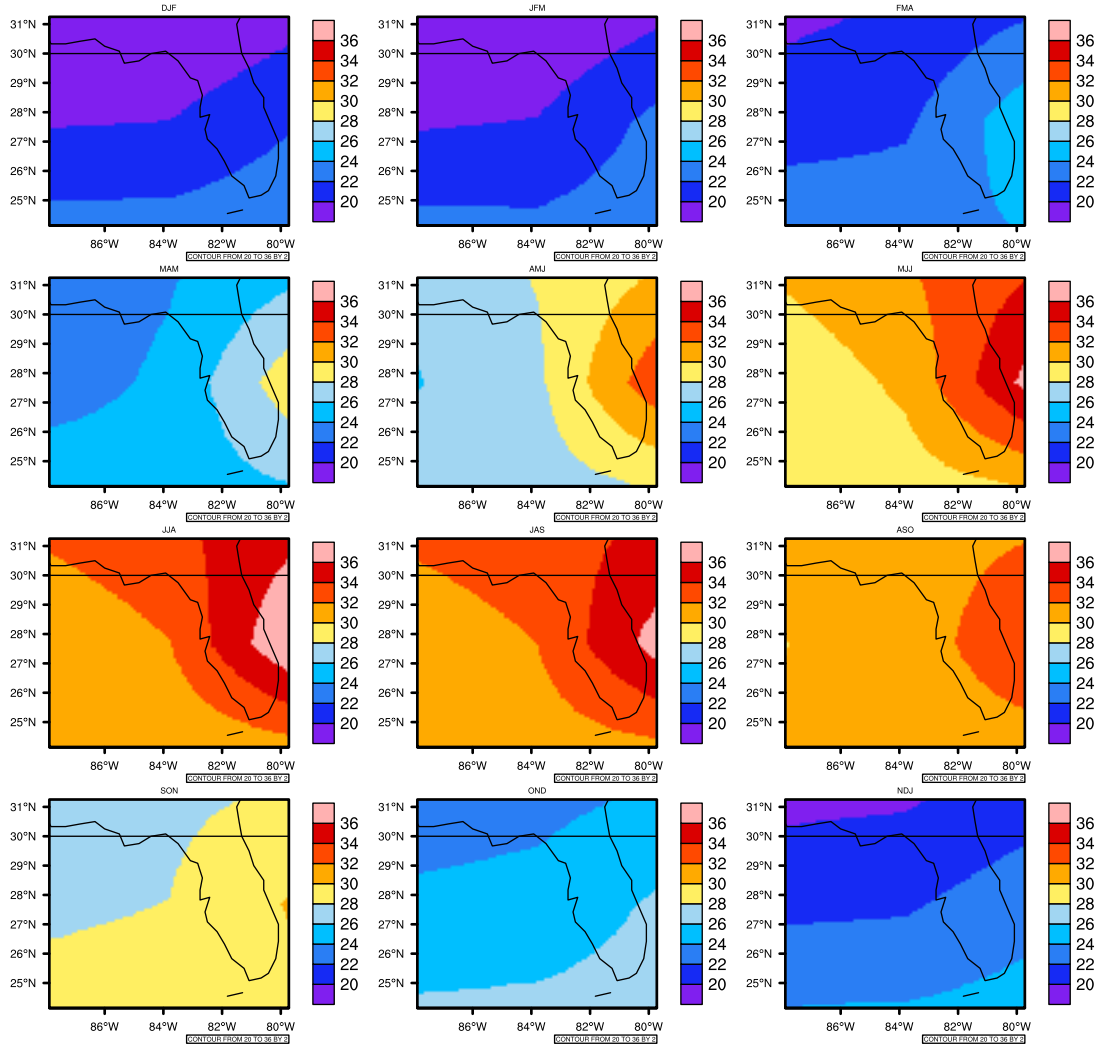

Seasonally Daily Average T_{asmax(c)} In 2090-2099 GFDL-ESM2M RCP85 - Florida

AgriMetSoft (2020). Climate Maps. Available on:
<https://agrimetsoft.com/maps>

|Order a new map on <https://agrimetsoft.com/order>

[You can request maps from any dataset from the AgriMetSoft Team.](#)