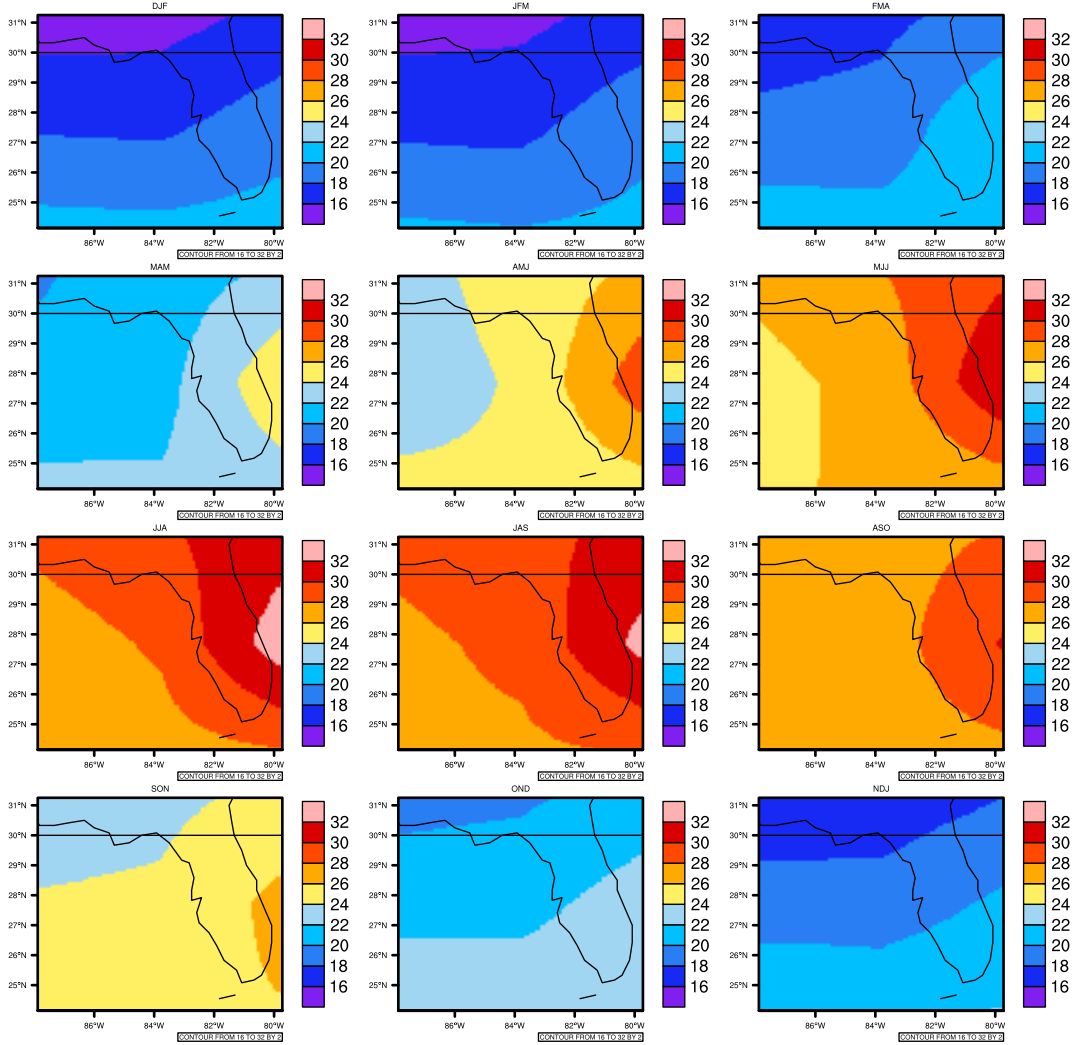

Seasonally Daily Average t_{asmax}(c) In 1975-2005 GFDL-ESM2M historical - Florida

AgriMetSoft (2020). Climate Maps. Available on: <https://agrimetsoft.com/maps>

|Order a new map on <https://agrimetsoft.com/order>

[You can request maps from any dataset from the AgriMetSoft Team.](#)