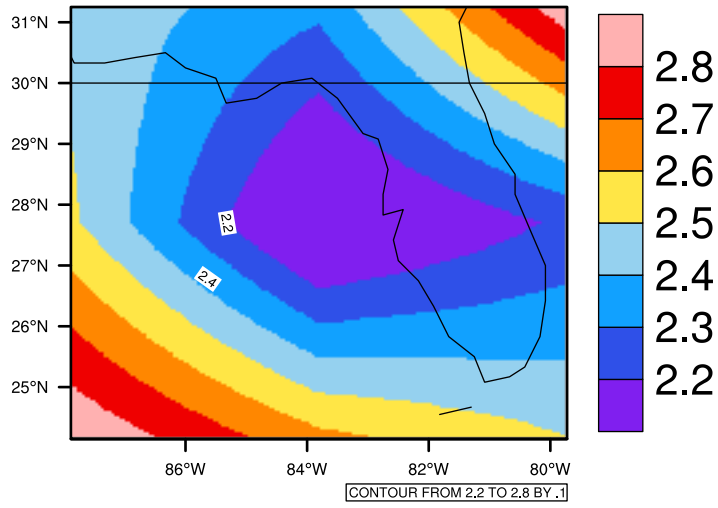

Yearly pr (mm/day) In 1975-2005 GFDL-ESM2M historical - Florida

[You can request maps from any dataset from the AgriMetSoft Team.](#)