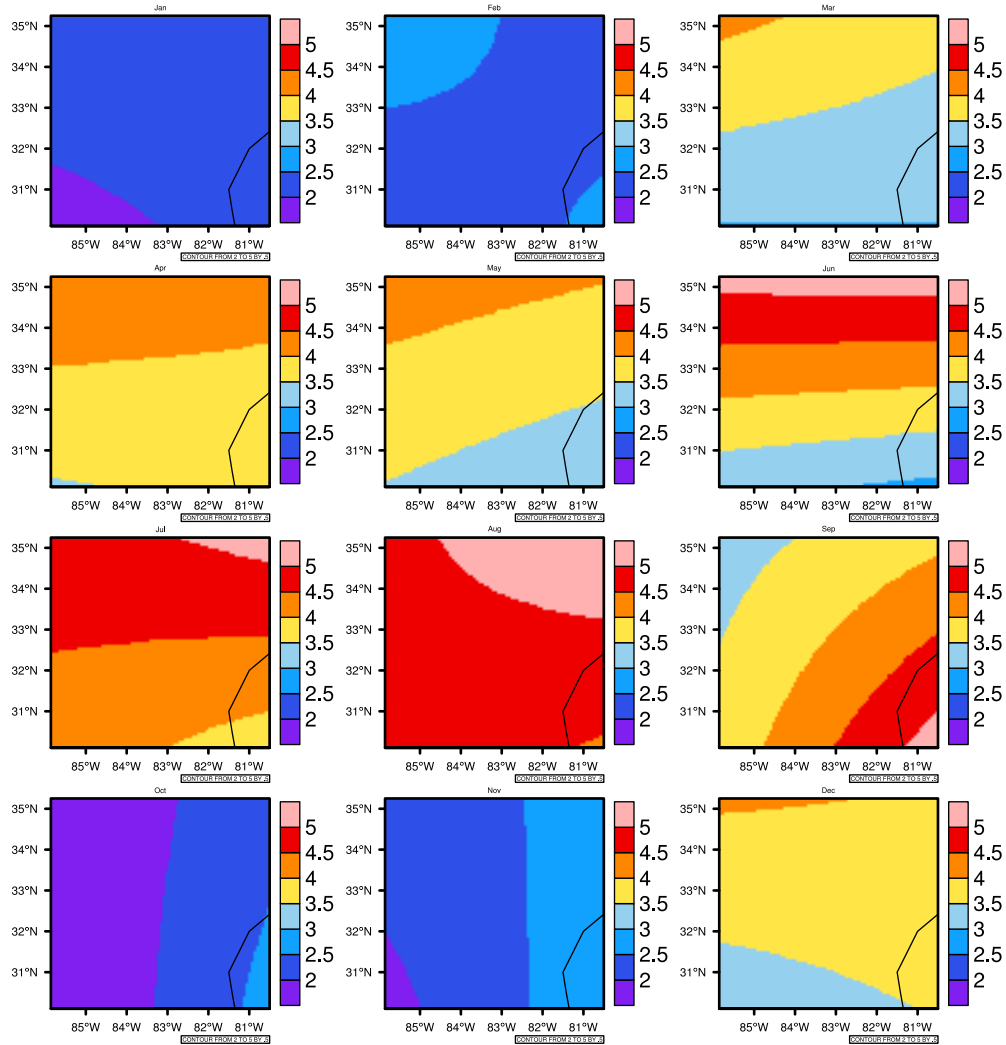

Monthly Daily Average pr(mm/day) In 2020-2029 GFDL-ESM2M RCP45 - Georgia

AgriMetSoft (2020). Climate Maps. Available on: <https://agrimetsoft.com/maps>

Order a new map on <https://agrimetsoft.com/order>

[You can request maps from any dataset from the AgriMetSoft Team.](#)