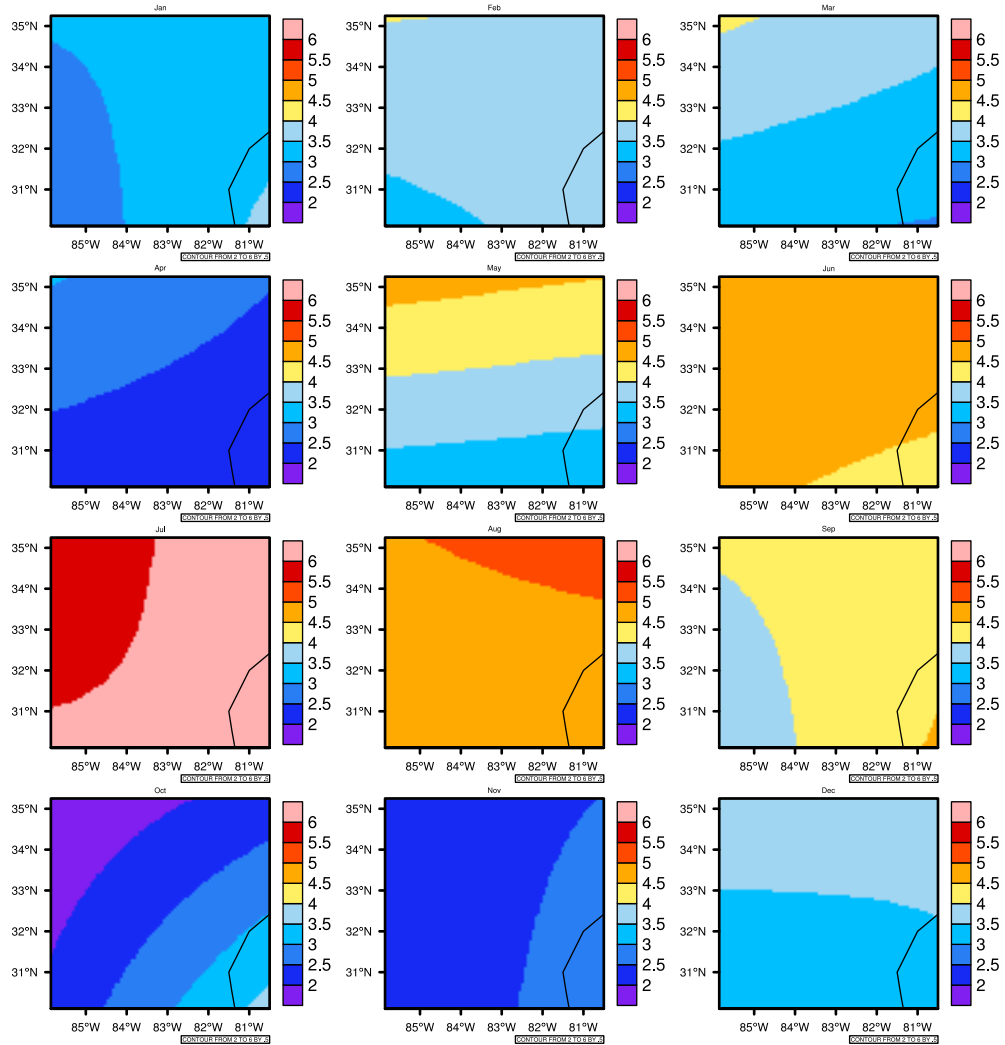

Monthly Daily Average pr(mm/day) In 2080-2089 GFDL-ESM2M RCP45 - Georgia

AgriMetSoft (2020). Climate Maps. Available on:
<https://agrimetsoft.com/maps>

|Order a new map on <https://agrimetsoft.com/order>

[You can request maps from any dataset from the AgriMetSoft Team.](#)