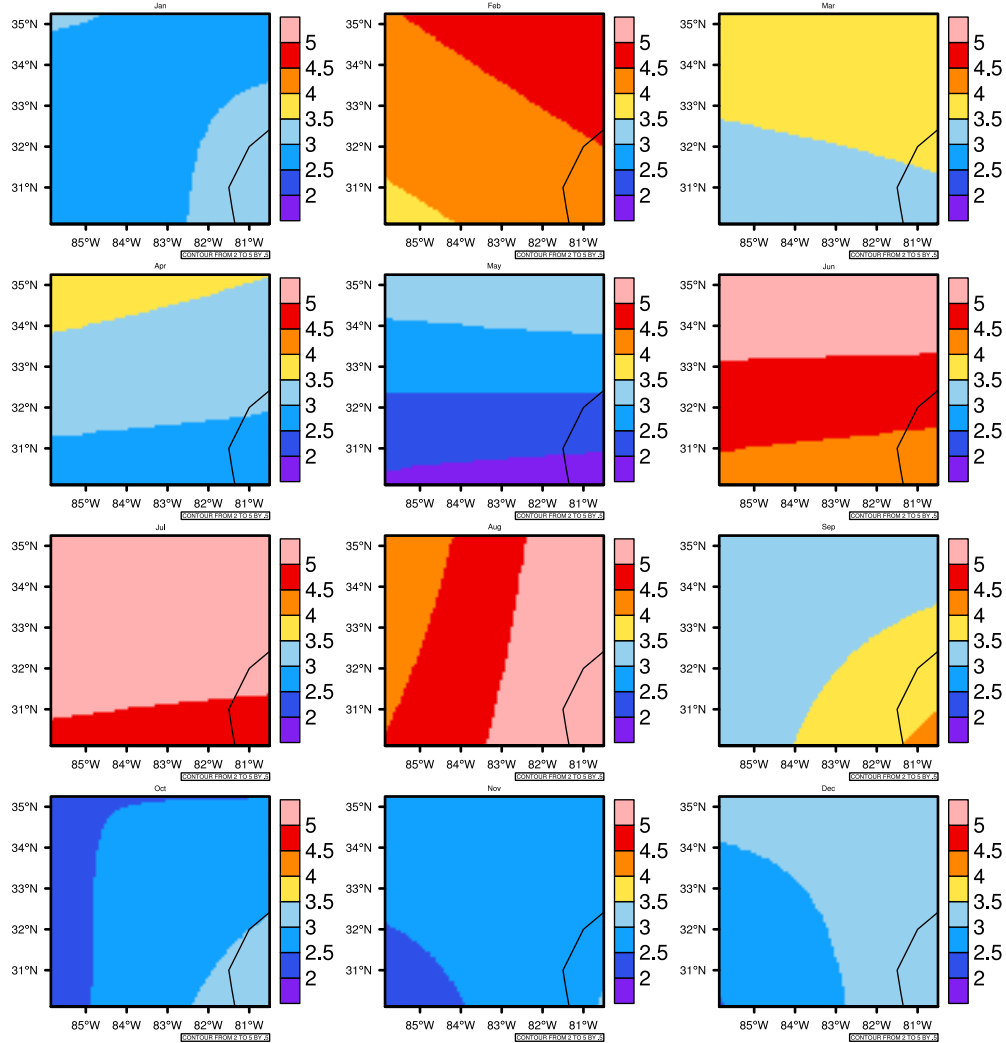

Monthly Daily Average pr(mm/day) In 2090-2099 GFDL-ESM2M RCP45 - Georgia

AgriMetSoft (2020). Climate Maps. Available on: <https://agrimetsoft.com/maps>

Order a new map on <https://agrimetsoft.com/order>

[You can request maps from any dataset from the AgriMetSoft Team.](#)