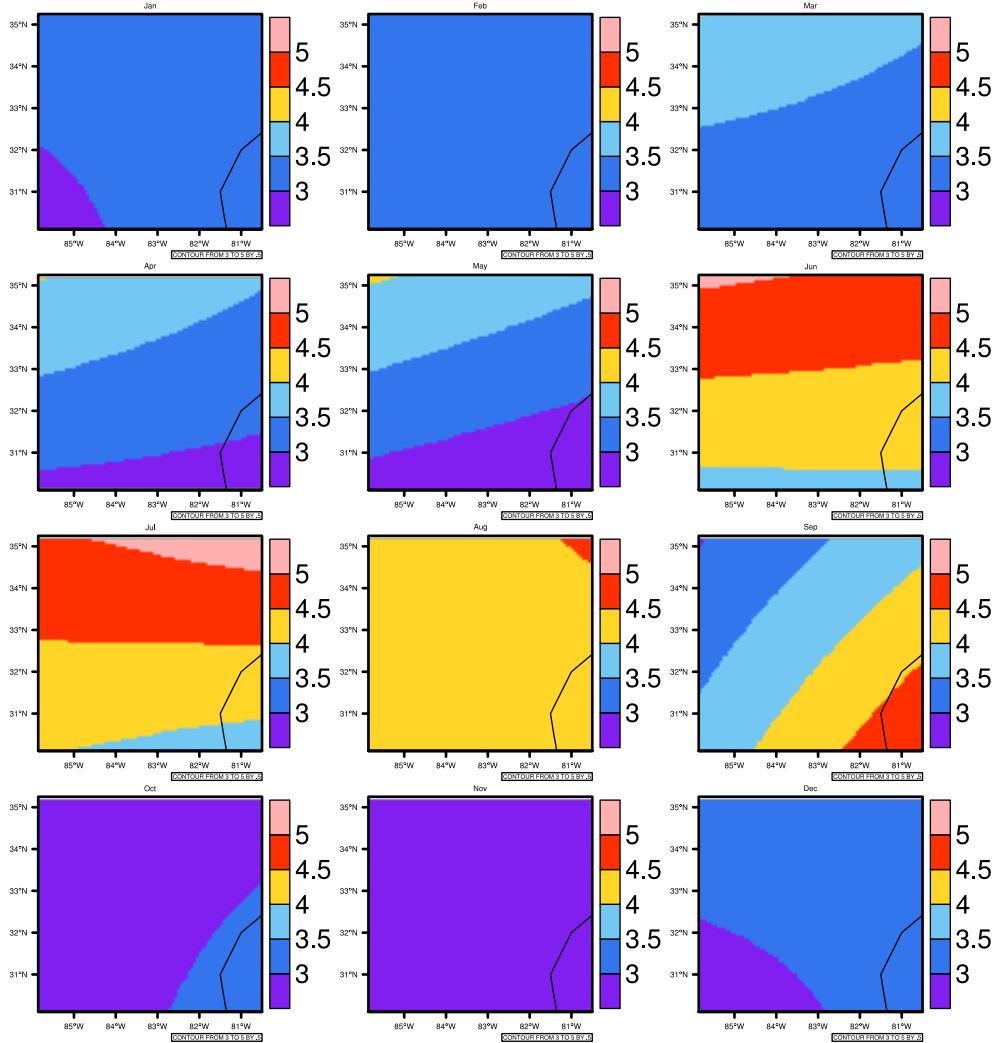

Monthly pr (mm/day) In 1975-2005 GFDL-ESM2M historical - Georgia

AgriMetSoft (2020). Climate Maps. Available on:
<https://agrimetsoft.com/maps>

|Order a new map on <https://agrimetsoft.com/order>

[You can request maps from any dataset from the AgriMetSoft Team.](#)