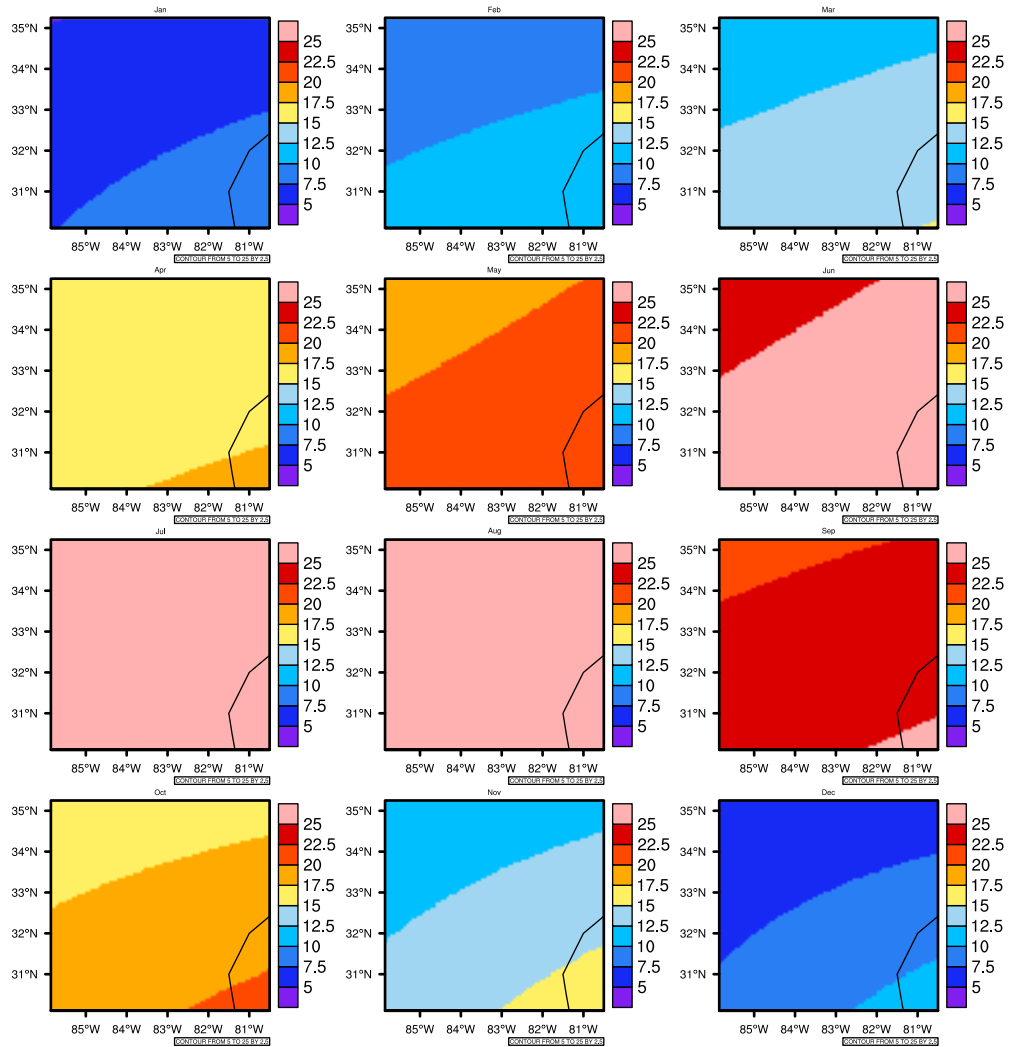

Monthly Daily Averaget(c) In 2020-2029 GFDL-ESM2M RCP45 - Georgia

AgriMetSoft (2020). Climate Maps. Available on:
<https://agrimetsoft.com/maps>

Order a new map on <https://agrimetsoft.com/order>

[You can request maps from any dataset from the AgriMetSoft Team.](#)