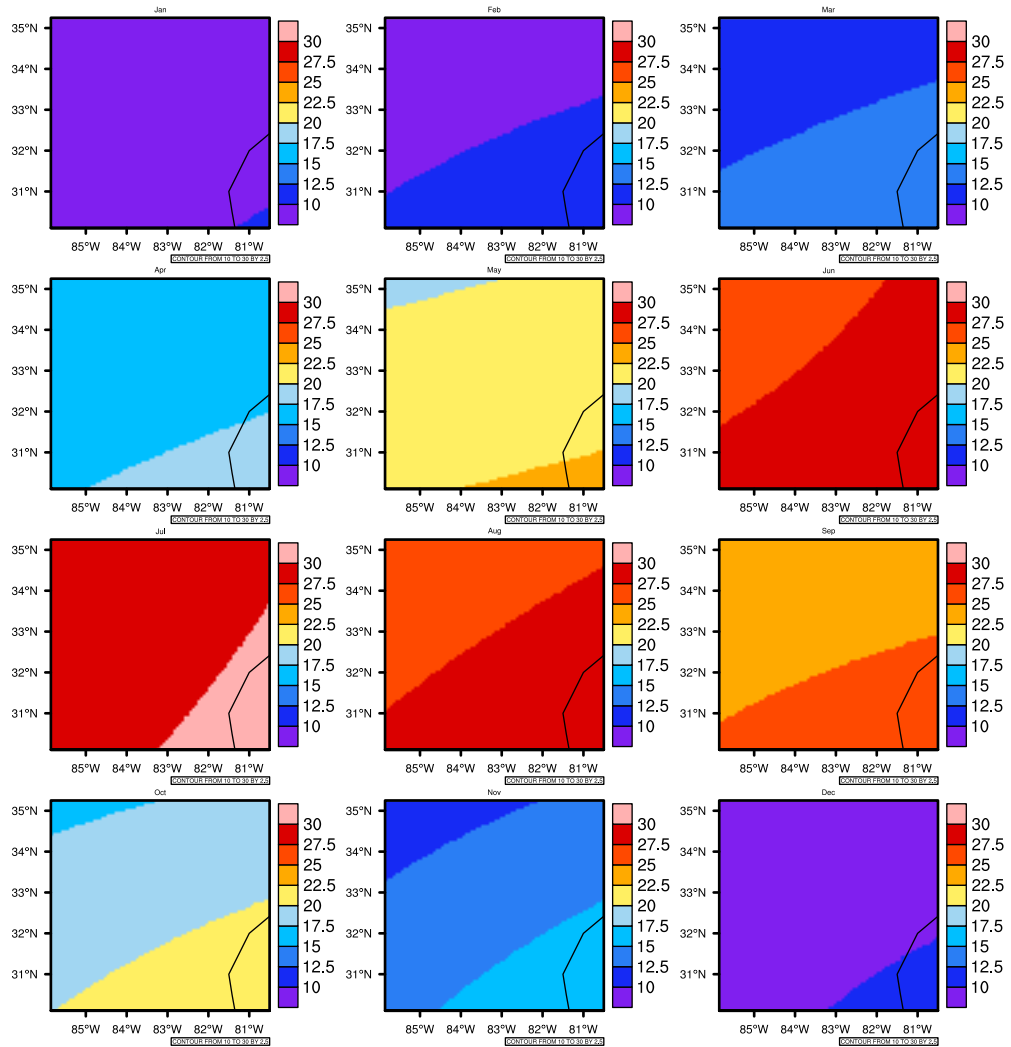

Monthly Daily Averaget(c) In 2070-2079 GFDL-ESM2M RCP45 - Georgia

AgriMetSoft (2020). Climate Maps. Available on:
<https://agrimetsoft.com/maps>

|Order a new map on <https://agrimetsoft.com/order>

[You can request maps from any dataset from the AgriMetSoft Team.](#)